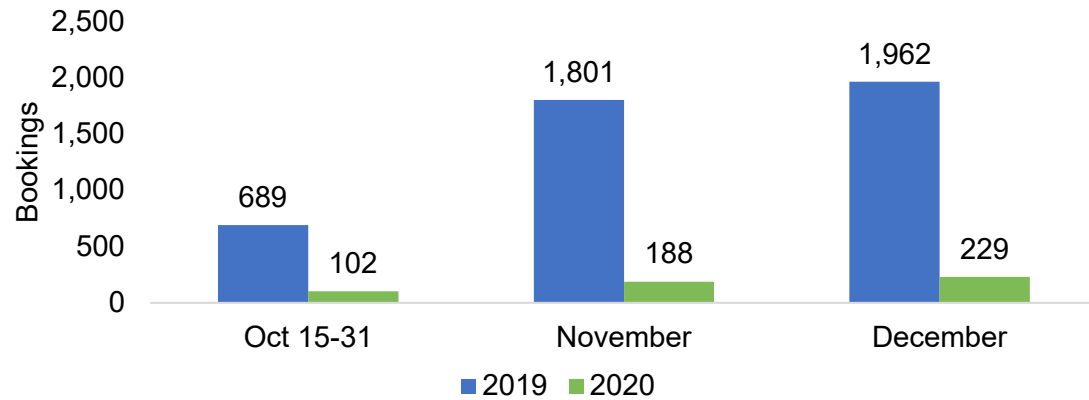

# Lānaʻi by Quarter 2021

Travel Agency Booking Pace for Future Arrivals, 2021 vs 2020 - U.S.

Travel Agency Booking Pace for Future Arrivals, 2021 vs 2020 - Japan

Travel Agency Booking Pace for Future Arrivals, 2021 vs 2020 - Canada

Travel Agency Booking Pace for Future Arrivals, 2021 vs 2020 - Australia

Source: Global Agency Pro as of 10/24/20

# Kaua'i by Month 2020

Travel Agency Booking Pace for Future Arrivals, 2020 vs 2019 - U.S.

Travel Agency Booking Pace for Future Arrivals, 2020 vs 2019 - Japan

Travel Agency Booking Pace for Future Arrivals, 2020 vs 2019 - Canada

Travel Agency Booking Pace for Future Arrivals, 2020 vs 2019 - Australia

Source: Global Agency Pro as of 10/24/20