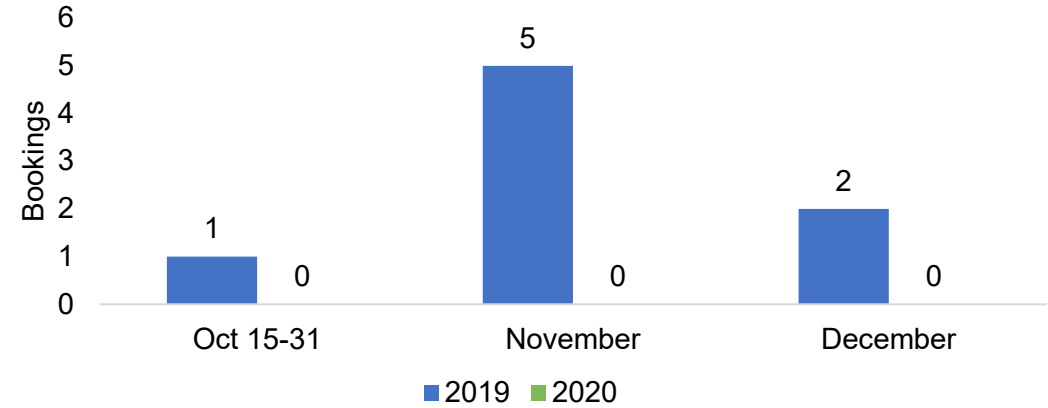

# Maui by Quarter 2021

Travel Agency Booking Pace for Future Arrivals, 2021 vs 2020 - U.S.

Travel Agency Booking Pace for Future Arrivals, 2021 vs 2020 - Japan

Travel Agency Booking Pace for Future Arrivals, 2021 vs 2020 - Canada

Travel Agency Booking Pace for Future Arrivals, 2021 vs 2020 - Australia

Source: Global Agency Pro as of 10/24/20

# Moloka'i by Month 2020

Travel Agency Booking Pace for Future Arrivals, 2020 vs 2019 - U.S.

Travel Agency Booking Pace for Future Arrivals, 2020 vs 2019 - Japan

Travel Agency Booking Pace for Future Arrivals, 2020 vs 2019 - Canada