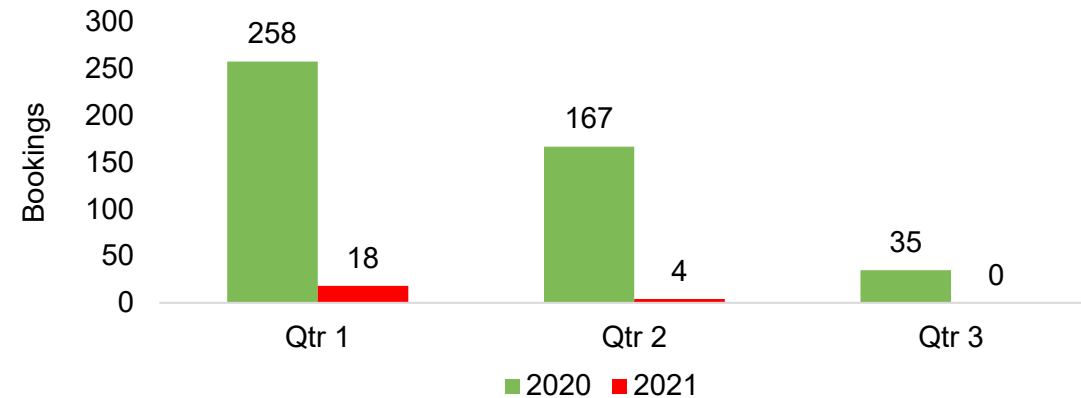

Travel Agency Booking Pace for Future Arrivals, 2020 vs 2019 - Australia

Source: Global Agency Pro as of 10/24/20

# Kaua'i by Quarter 2021

Travel Agency Booking Pace for Future Arrivals, 2021 vs 2020 - U.S.

Travel Agency Booking Pace for Future Arrivals, 2021 vs 2020 - Japan

Travel Agency Booking Pace for Future Arrivals, 2021 vs 2020 - Canada

Travel Agency Booking Pace for Future Arrivals, 2021 vs 2020 - Australia

Source: Global Agency Pro as of 10/24/20