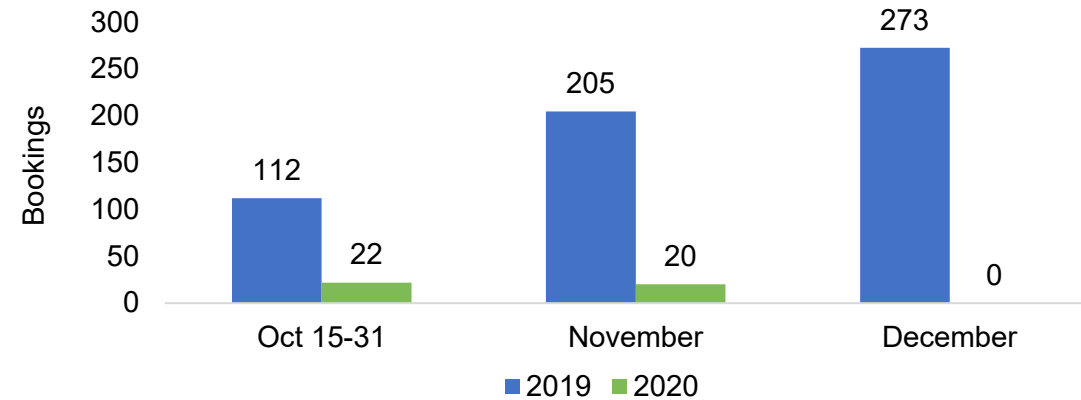

# Lānaʻi by Quarter 2021

Travel Agency Booking Pace for Future Arrivals, 2021 vs 2020 - U.S.

Travel Agency Booking Pace for Future Arrivals, 2021 vs 2020 - Japan

Travel Agency Booking Pace for Future Arrivals, 2021 vs 2020 - Canada

Travel Agency Booking Pace for Future Arrivals, 2021 vs 2020 - Australia

Source: Global Agency Pro as of 10/24/20

# Kaua'i by Month 2020

Travel Agency Booking Pace for Future Arrivals, 2020 vs 2019 - U.S.

Travel Agency Booking Pace for Future Arrivals, 2020 vs 2019 - Japan

Travel Agency Booking Pace for Future Arrivals, 2020 vs 2019 - Canada

Travel Agency Booking Pace for Future Arrivals, 2020 vs 2019 - Australia

Source: Global Agency Pro as of 10/24/20