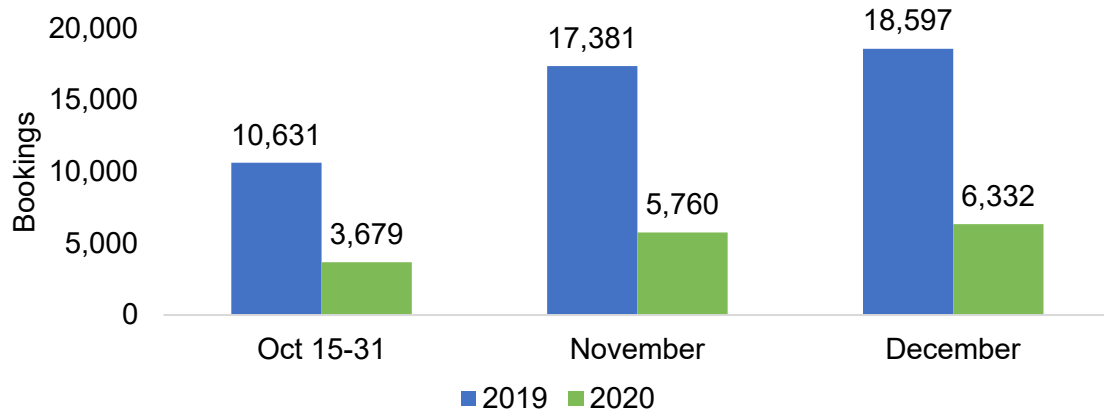

Travel Agency Booking Pace for Future Arrivals, 2020 vs 2019 - Canada

Hawai'i Island by Month 2020

Travel Agency Booking Pace for Future Arrivals, 2020 vs 2019 - U.S.