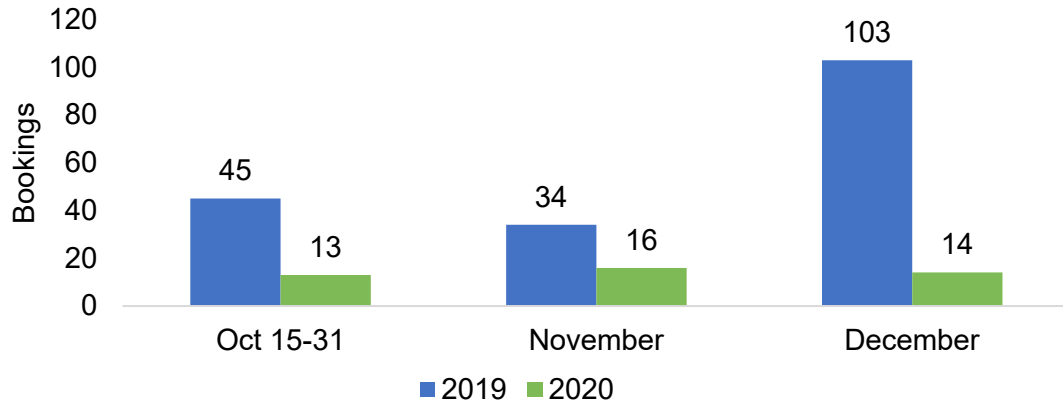

Travel Agency Booking Pace for Future Arrivals, 2020 vs 2019 - Canada

Moloka'i by Month 2020

Travel Agency Booking Pace for Future Arrivals, 2020 vs 2019 - U.S.