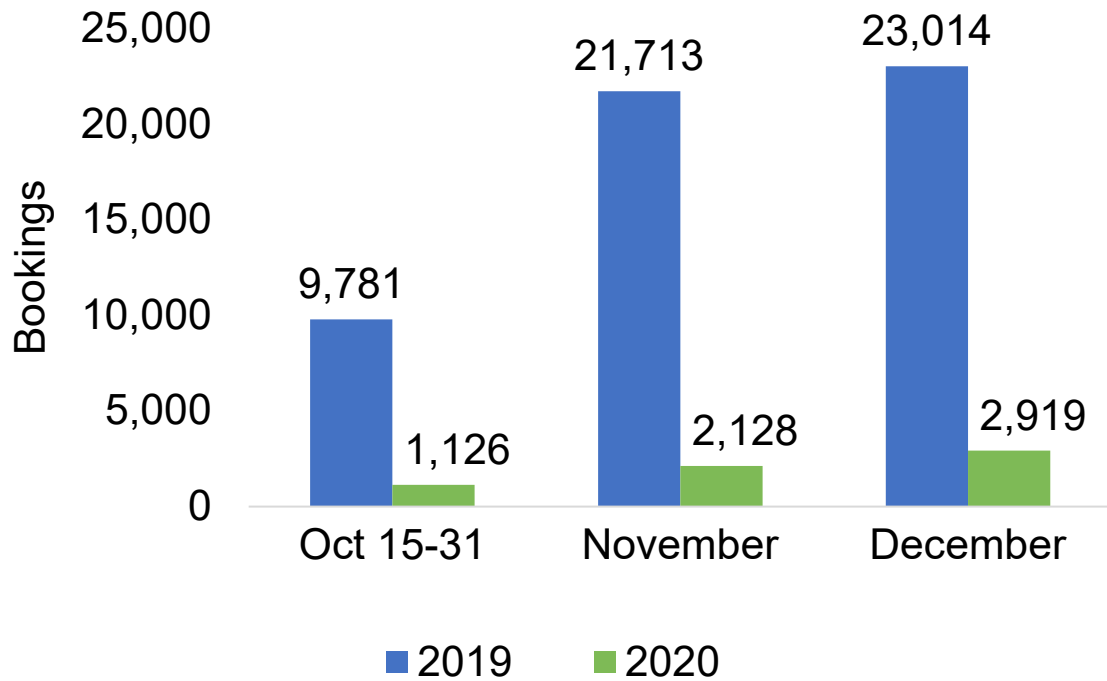

### Travel Agency Booking Pace for Future Arrivals, 2021 vs 2020 by Quarter

Source: Global Agency Pro as of 10/24/20

# JAPAN

Travel Agency Booking Pace for Future Arrivals, 2020 vs 2019 by Month

Travel Agency Booking Pace for Future Arrivals, 2021 vs 2020 by Quarter

Source: Global Agency Pro as of 10/24/20

# CANADA

Travel Agency Booking Pace for Future Arrivals, 2020 vs 2019 by Month

Travel Agency Booking Pace for Future Arrivals, 2021 vs 2020 by Quarter

Source: Global Agency Pro as of 10/24/20