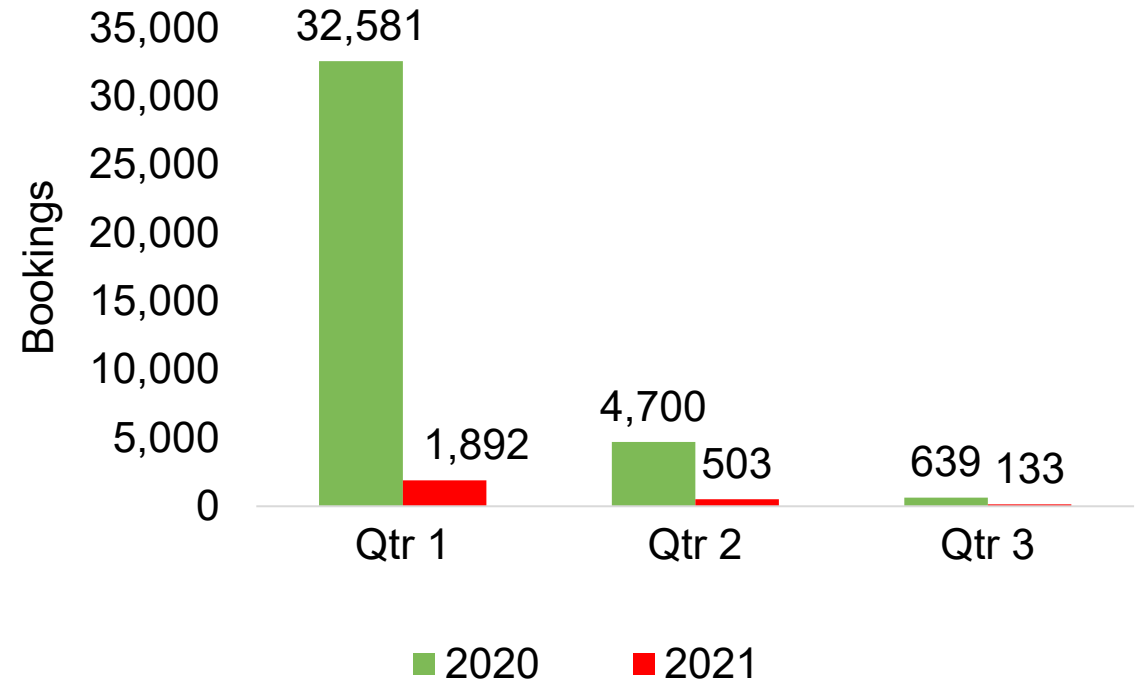

### Travel Agency Booking Pace for Future Arrivals, 2021 vs 2020 by Quarter

Source: Global Agency Pro as of 10/24/20

# JAPAN

Travel Agency Booking Pace for Future Arrivals, 2020 vs 2019 by Month

Travel Agency Booking Pace for Future Arrivals, 2021 vs 2020 by Quarter

Source: Global Agency Pro as of 10/24/20

# CANADA

Travel Agency Booking Pace for Future Arrivals, 2020 vs 2019 by Month

Travel Agency Booking Pace for Future Arrivals, 2021 vs 2020 by Quarter

Source: Global Agency Pro as of 10/24/20