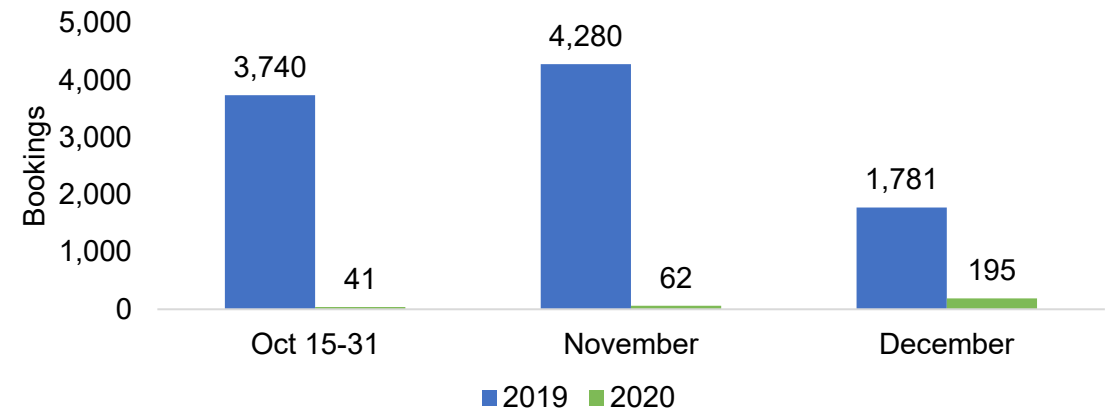

# Kaua'i by Quarter 2021

Travel Agency Booking Pace for Future Arrivals, 2021 vs 2020 - U.S.

Travel Agency Booking Pace for Future Arrivals, 2021 vs 2020 - Japan

Travel Agency Booking Pace for Future Arrivals, 2021 vs 2020 - Canada

Travel Agency Booking Pace for Future Arrivals, 2021 vs 2020 - Australia

Source: Global Agency Pro as of 10/24/20

# Hawai'i Island by Month 2020

Travel Agency Booking Pace for Future Arrivals, 2020 vs 2019 - U.S.

Travel Agency Booking Pace for Future Arrivals, 2020 vs 2019 - Japan

Travel Agency Booking Pace for Future Arrivals, 2020 vs 2019 - Canada