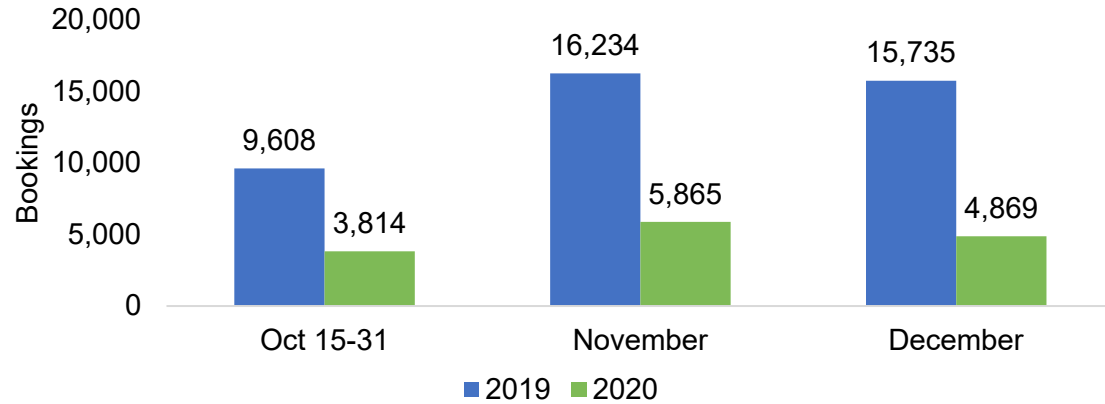

Travel Agency Booking Pace for Future Arrivals, 2020 vs 2019 - Canada

Kaua'i by Month 2020

Travel Agency Booking Pace for Future Arrivals, 2020 vs 2019 - U.S.