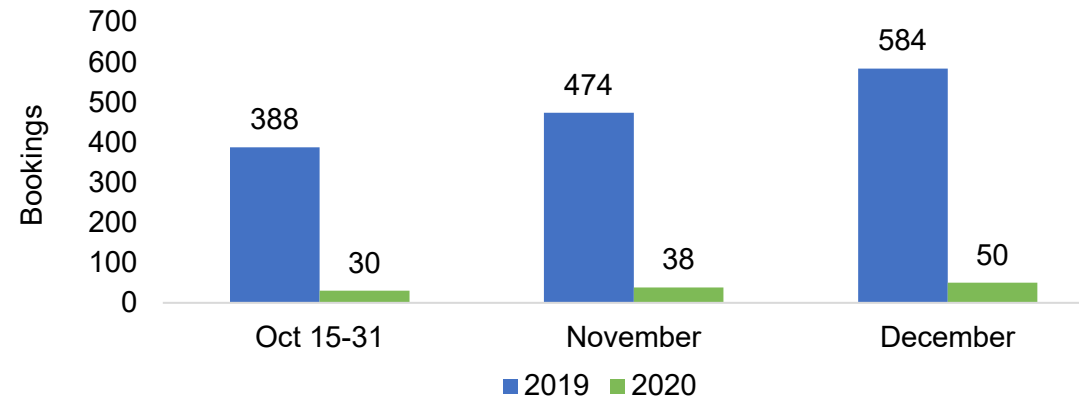

Source: Global Agency Pro as of 10/24/20