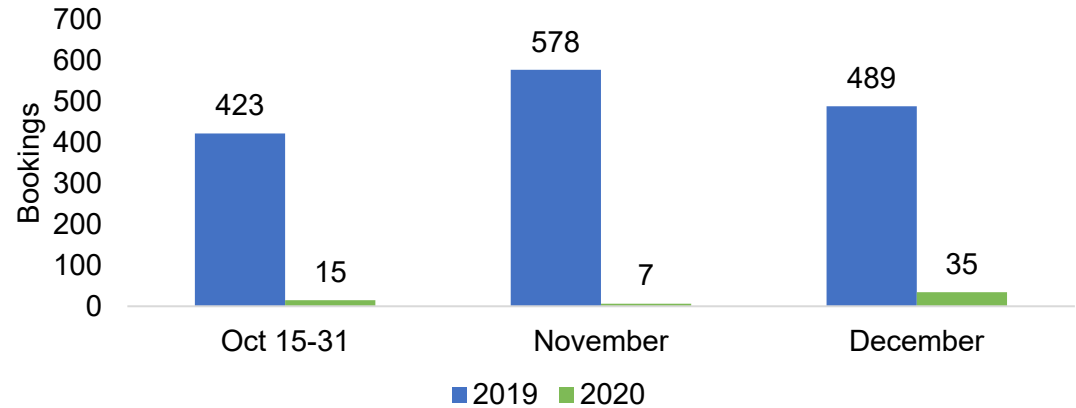

# O'ahu by Quarter 2021

Travel Agency Booking Pace for Future Arrivals, 2021 vs 2020 - U.S.

Travel Agency Booking Pace for Future Arrivals, 2021 vs 2020 - Japan

Travel Agency Booking Pace for Future Arrivals, 2021 vs 2020 - Canada

Travel Agency Booking Pace for Future Arrivals, 2021 vs 2020 - Australia

Source: Global Agency Pro as of 10/24/20

# Maui by Month 2020

Travel Agency Booking Pace for Future Arrivals, 2020 vs 2019 - U.S.

Travel Agency Booking Pace for Future Arrivals, 2020 vs 2019 - Japan

Travel Agency Booking Pace for Future Arrivals, 2020 vs 2019 - Canada