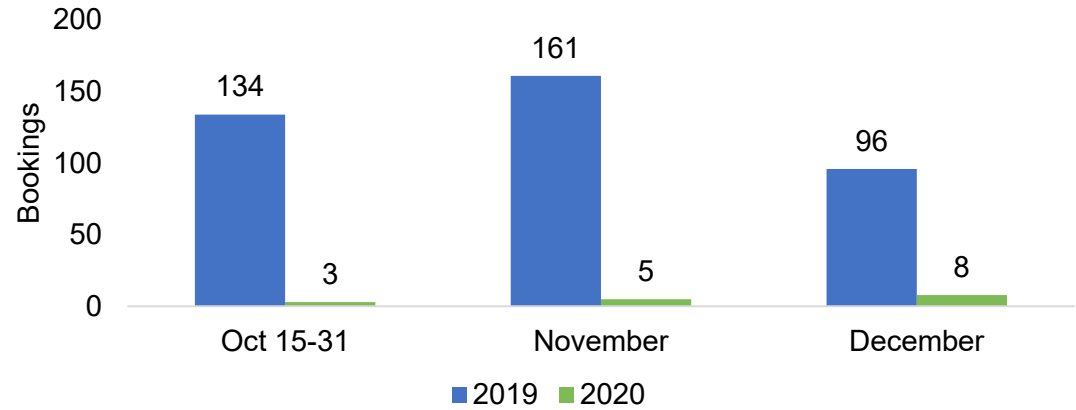

# Lānaʻi by Quarter 2021

Travel Agency Booking Pace for Future Arrivals, 2021 vs 2020 - U.S.

Travel Agency Booking Pace for Future Arrivals, 2021 vs 2020 - Japan

Travel Agency Booking Pace for Future Arrivals, 2021 vs 2020 - Canada

Travel Agency Booking Pace for Future Arrivals, 2021 vs 2020 - Australia

Source: Global Agency Pro as of 10/24/20

# Kaua'i by Month 2020

Travel Agency Booking Pace for Future Arrivals, 2020 vs 2019 - U.S.

Travel Agency Booking Pace for Future Arrivals, 2020 vs 2019 - Japan

Travel Agency Booking Pace for Future Arrivals, 2020 vs 2019 - Canada