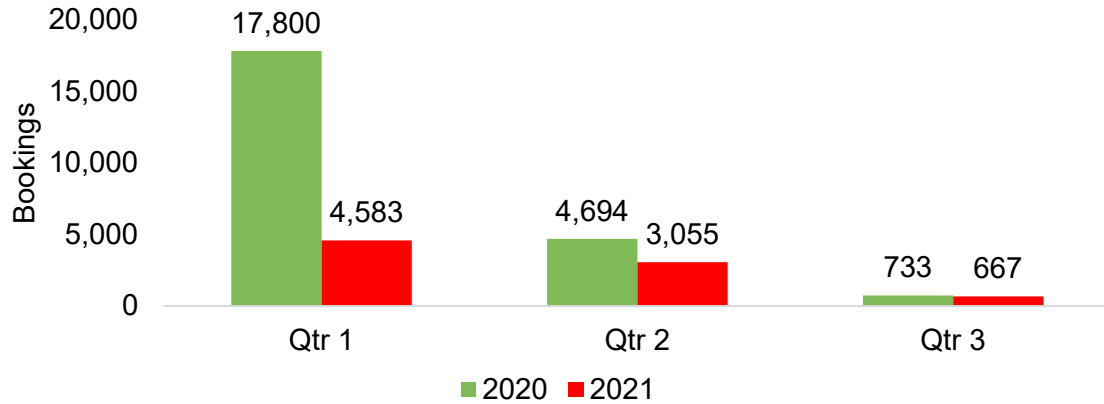

Travel Agency Booking Pace for Future Arrivals, 2021 vs 2020 - Canada

Hawai'i Island by Quarter 2021

Travel Agency Booking Pace for Future Arrivals, 2021 vs 2020 - U.S.