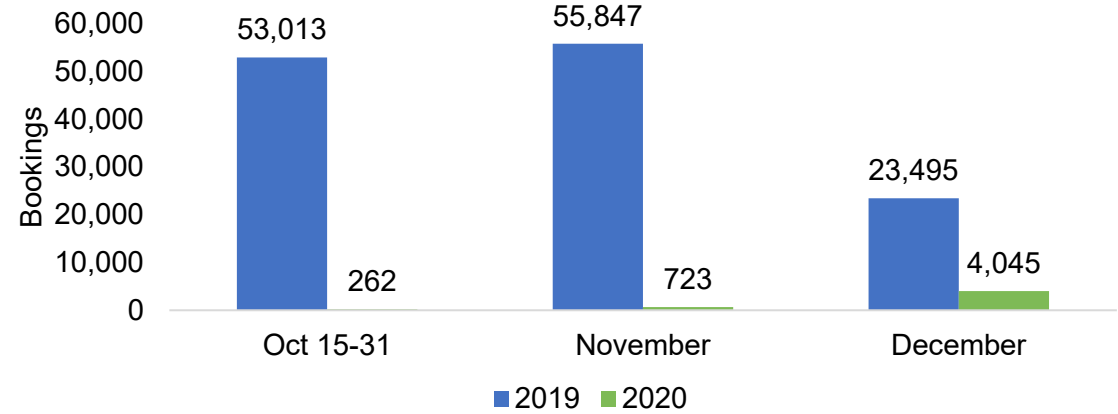

# AUSTRALIA

Travel Agency Booking Pace for Future Arrivals, 2020 vs 2019 by Month

Travel Agency Booking Pace for Future Arrivals, 2021 vs 2020 by Quarter

Source: Global Agency Pro as of 10/24/20

# O'ahu by Month 2020

Travel Agency Booking Pace for Future Arrivals, 2021 vs 20 - U.S.

Travel Agency Booking Pace for Future Arrivals, 2020 vs 2019 - Japan

Travel Agency Booking Pace for Future Arrivals, 2020 vs 2019 - Canada