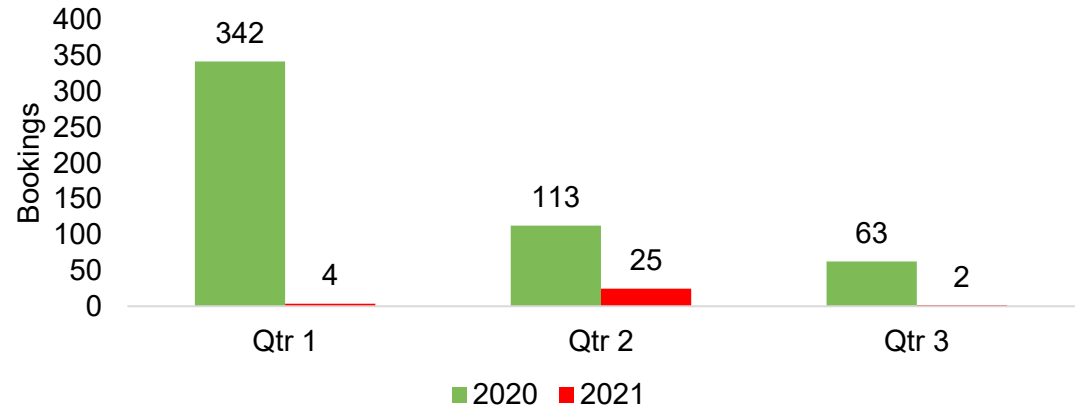

# Maui by Month 2020

Travel Agency Booking Pace for Future Arrivals, 2020 vs 2019 - U.S.

Travel Agency Booking Pace for Future Arrivals, 2020 vs 2019 - Japan

Travel Agency Booking Pace for Future Arrivals, 2020 vs 2019 - Canada

Travel Agency Booking Pace for Future Arrivals, 2020 vs 2019 - Australia

Source: Global Agency Pro as of 10/24/20

# Maui by Quarter 2021

Travel Agency Booking Pace for Future Arrivals, 2021 vs 2020 - U.S.

Travel Agency Booking Pace for Future Arrivals, 2021 vs 2020 - Japan

Travel Agency Booking Pace for Future Arrivals, 2021 vs 2020 - Canada