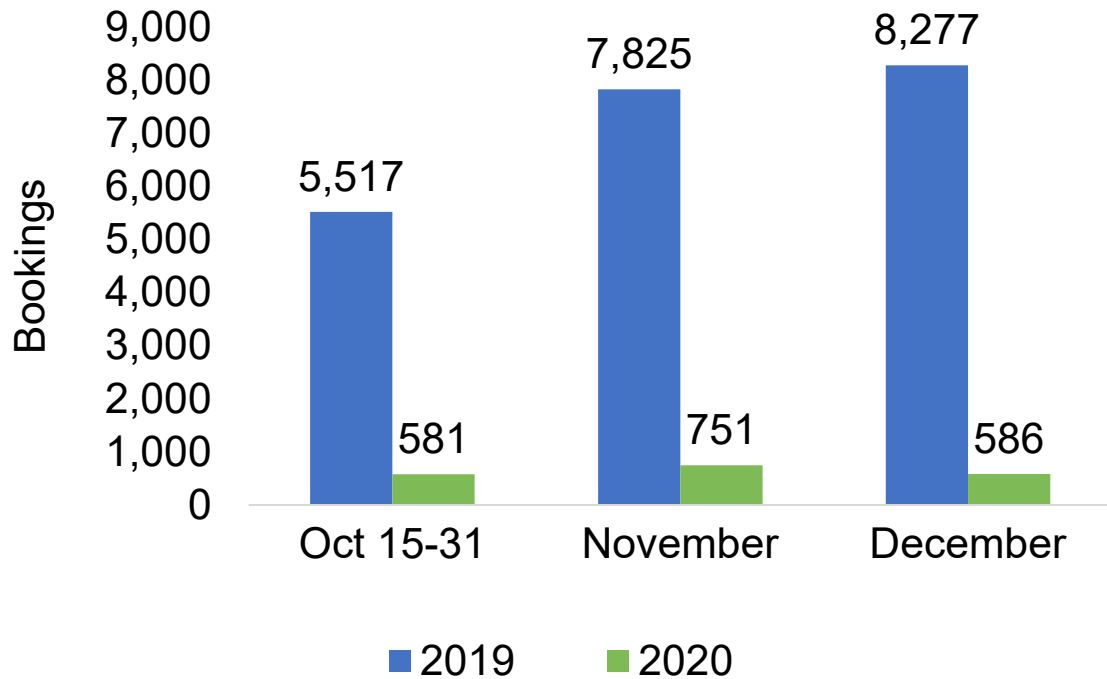

# JAPAN

Travel Agency Booking Pace for Future Arrivals, 2020 vs 2019 by Month

Travel Agency Booking Pace for Future Arrivals, 2021 vs 2020 by Quarter

Source: Global Agency Pro as of 10/24/20

# CANADA

Travel Agency Booking Pace for Future Arrivals, 2020 vs 2019 by Month

Travel Agency Booking Pace for Future Arrivals, 2021 vs 2020 by Quarter

Source: Global Agency Pro as of 10/24/20

# AUSTRALIA

Travel Agency Booking Pace for Future Arrivals, 2020 vs 2019 by Month

Travel Agency Booking Pace for Future Arrivals, 2021 vs 2020 by Quarter

Source: Global Agency Pro as of 10/24/20