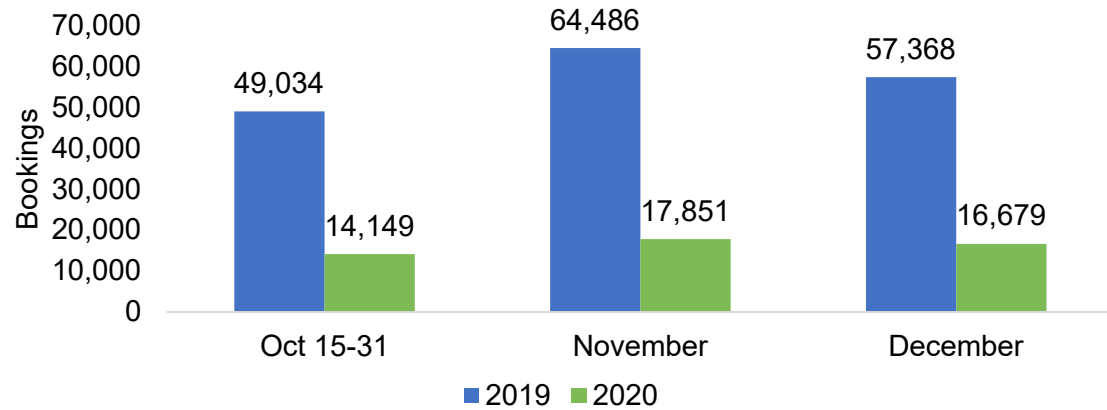

# AUSTRALIA

Travel Agency Booking Pace for Future Arrivals, 2020 vs 2019 by Month

Travel Agency Booking Pace for Future Arrivals, 2021 vs 2020 by Quarter

Source: Global Agency Pro as of 10/24/20

# O'ahu by Month 2020

Travel Agency Booking Pace for Future Arrivals, 2021 vs 20 - U.S.

Travel Agency Booking Pace for Future Arrivals, 2020 vs 2019 - Japan

Travel Agency Booking Pace for Future Arrivals, 2020 vs 2019 - Canada