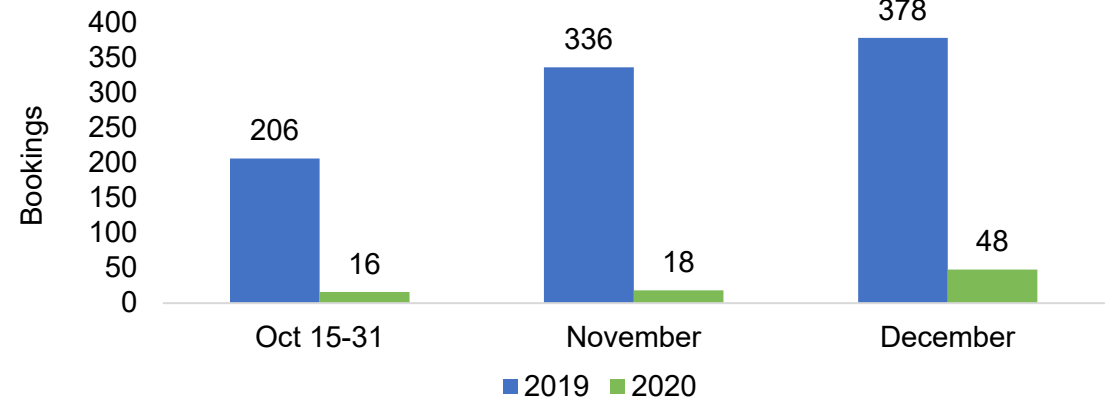

# Kaua'i by Quarter 2021

Travel Agency Booking Pace for Future Arrivals, 2021 vs 2020 - U.S.

Travel Agency Booking Pace for Future Arrivals, 2021 vs 2020 - Japan

Travel Agency Booking Pace for Future Arrivals, 2021 vs 2020 - Canada

Travel Agency Booking Pace for Future Arrivals, 2021 vs 2020 - Australia

Source: Global Agency Pro as of 10/24/20

# Hawai'i Island by Month 2020

Travel Agency Booking Pace for Future Arrivals, 2020 vs 2019 - U.S.

Travel Agency Booking Pace for Future Arrivals, 2020 vs 2019 - Japan

Travel Agency Booking Pace for Future Arrivals, 2020 vs 2019 - Canada

Travel Agency Booking Pace for Future Arrivals, 2020 vs 2019 - Australia

Source: Global Agency Pro as of 10/24/20