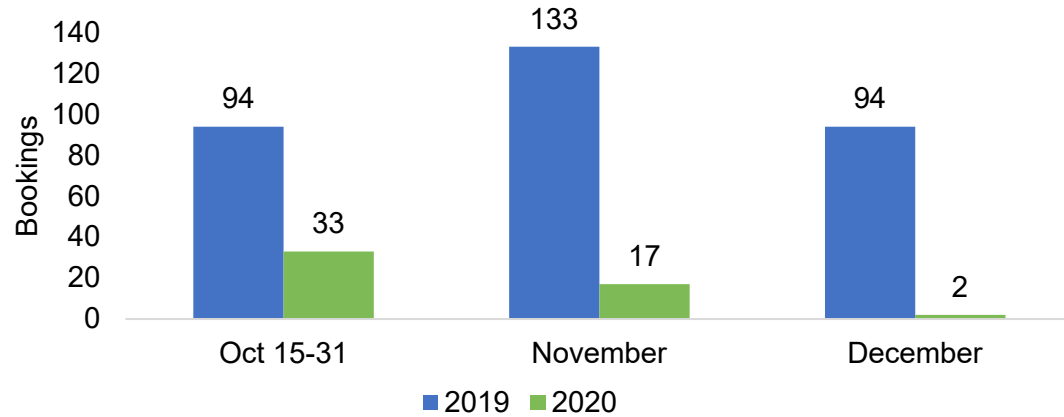

Travel Agency Booking Pace for Future Arrivals, 2020 vs 2019 - Canada

Lānaʻi by Month 2020

Travel Agency Booking Pace for Future Arrivals, 2020 vs 2019 - U.S.