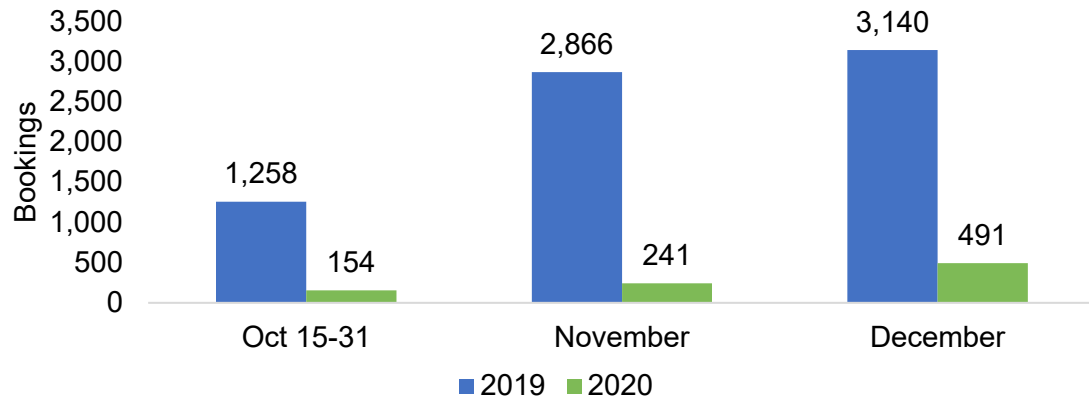

# Kaua'i by Quarter 2021

Travel Agency Booking Pace for Future Arrivals, 2021 vs 2020 - U.S.

Travel Agency Booking Pace for Future Arrivals, 2021 vs 2020 - Japan

Travel Agency Booking Pace for Future Arrivals, 2021 vs 2020 - Canada

Travel Agency Booking Pace for Future Arrivals, 2021 vs 2020 - Australia

Source: Global Agency Pro as of 10/24/20

# Hawai'i Island by Month 2020

Travel Agency Booking Pace for Future Arrivals, 2020 vs 2019 - U.S.

Travel Agency Booking Pace for Future Arrivals, 2020 vs 2019 - Japan

Travel Agency Booking Pace for Future Arrivals, 2020 vs 2019 - Canada

Travel Agency Booking Pace for Future Arrivals, 2020 vs 2019 - Australia

Source: Global Agency Pro as of 10/24/20