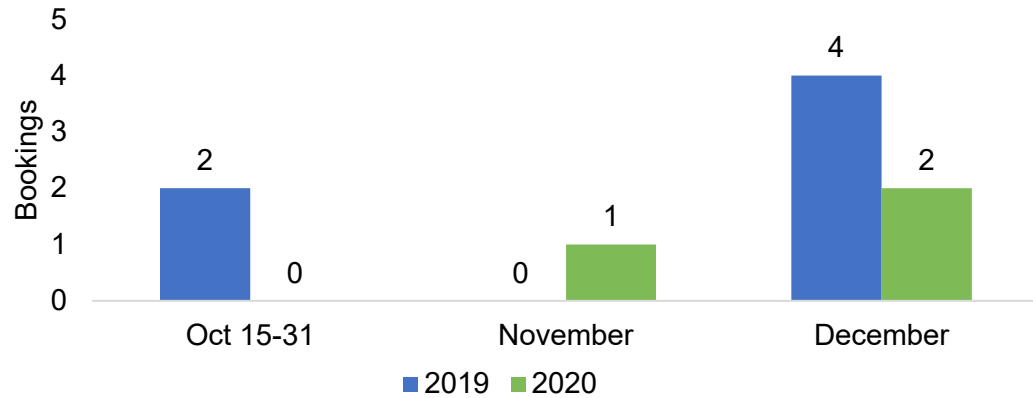

# Maui by Quarter 2021

Travel Agency Booking Pace for Future Arrivals, 2021 vs 2020 - U.S.

Travel Agency Booking Pace for Future Arrivals, 2021 vs 2020 - Japan

Travel Agency Booking Pace for Future Arrivals, 2021 vs 2020 - Canada

# Moloka'i by Month 2020

Travel Agency Booking Pace for Future Arrivals, 2020 vs 2019 - U.S.

Travel Agency Booking Pace for Future Arrivals, 2020 vs 2019 - Japan

Travel Agency Booking Pace for Future Arrivals, 2020 vs 2019 - Canada

Travel Agency Booking Pace for Future Arrivals, 2020 vs 2019 - Australia

Source: Global Agency Pro as of 10/24/20