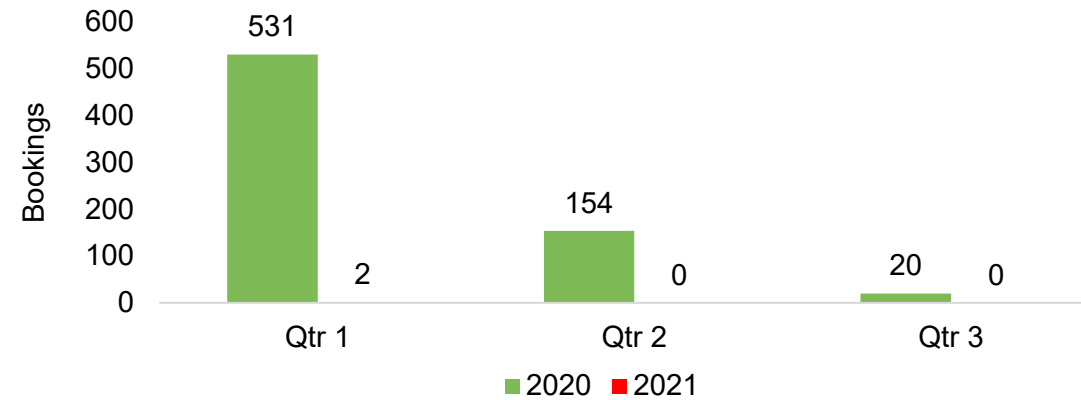

Travel Agency Booking Pace for Future Arrivals, 2020 vs 2019 - Australia

Source: Global Agency Pro as of 10/24/20

# Hawai'i Island by Quarter 2021

Travel Agency Booking Pace for Future Arrivals, 2021 vs 2020 - U.S.

Travel Agency Booking Pace for Future Arrivals, 2021 vs 2020 - Japan

Travel Agency Booking Pace for Future Arrivals, 2021 vs 2020 - Canada

Travel Agency Booking Pace for Future Arrivals, 2021 vs 2020 - Australia

Source: Global Agency Pro as of 10/24/20