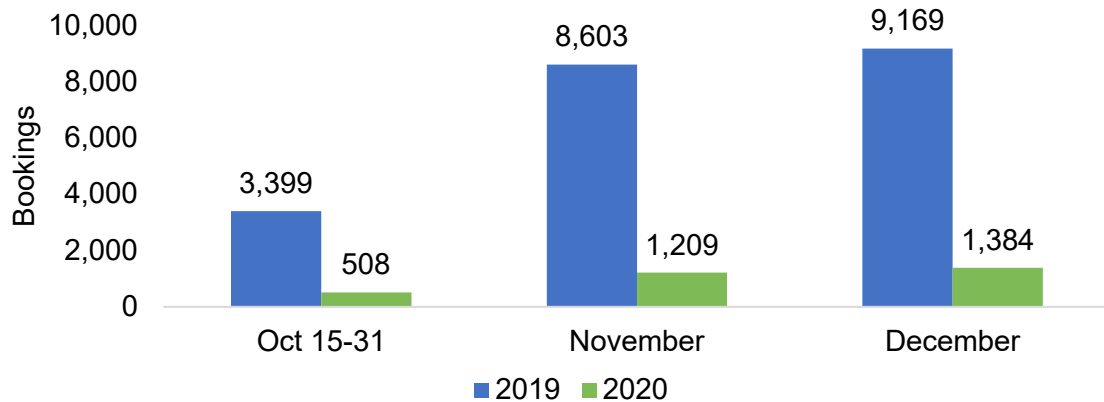

# Maui by Month 2020

Travel Agency Booking Pace for Future Arrivals, 2020 vs 2019 - U.S.

Travel Agency Booking Pace for Future Arrivals, 2020 vs 2019 - Japan

Travel Agency Booking Pace for Future Arrivals, 2020 vs 2019 - Canada

# Maui by Quarter 2021

Travel Agency Booking Pace for Future Arrivals, 2021 vs 2020 - U.S.

Travel Agency Booking Pace for Future Arrivals, 2021 vs 2020 - Japan

Travel Agency Booking Pace for Future Arrivals, 2021 vs 2020 - Canada