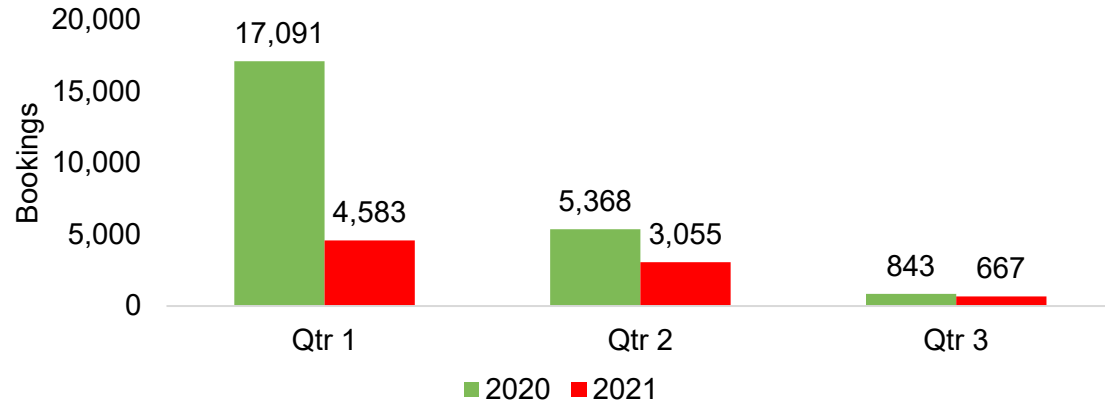

# Kaua'i by Month 2020

Travel Agency Booking Pace for Future Arrivals, 2020 vs 2019 - U.S.

Travel Agency Booking Pace for Future Arrivals, 2020 vs 2019 - Japan

Travel Agency Booking Pace for Future Arrivals, 2020 vs 2019 - Canada

Travel Agency Booking Pace for Future Arrivals, 2020 vs 2019 - Australia

Source: Global Agency Pro as of 10/24/20

# Kaua'i by Quarter 2021

Travel Agency Booking Pace for Future Arrivals, 2021 vs 2020 - U.S.

Travel Agency Booking Pace for Future Arrivals, 2021 vs 2020 - Japan

Travel Agency Booking Pace for Future Arrivals, 2021 vs 2020 - Canada