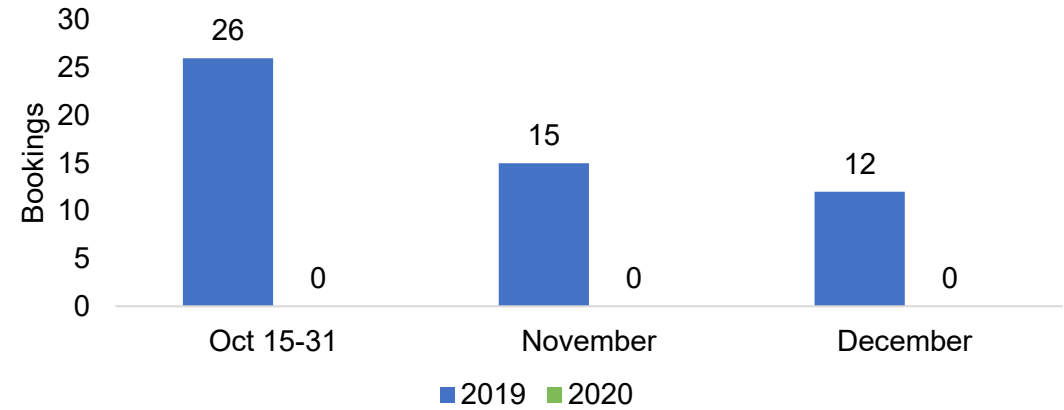

# Moloka'i by Quarter 2021

Travel Agency Booking Pace for Future Arrivals, 2021 vs 2020 - U.S.

Travel Agency Booking Pace for Future Arrivals, 2021 vs 2020 - Japan

Travel Agency Booking Pace for Future Arrivals, 2021 vs 2020 - Canada

Travel Agency Booking Pace for Future Arrivals, 2021 vs 2020 - Australia

Source: Global Agency Pro as of 10/24/20

# Lānaʻi by Month 2020

Travel Agency Booking Pace for Future Arrivals, 2020 vs 2019 - U.S.

Travel Agency Booking Pace for Future Arrivals, 2020 vs 2019 - Japan

Travel Agency Booking Pace for Future Arrivals, 2020 vs 2019 - Canada