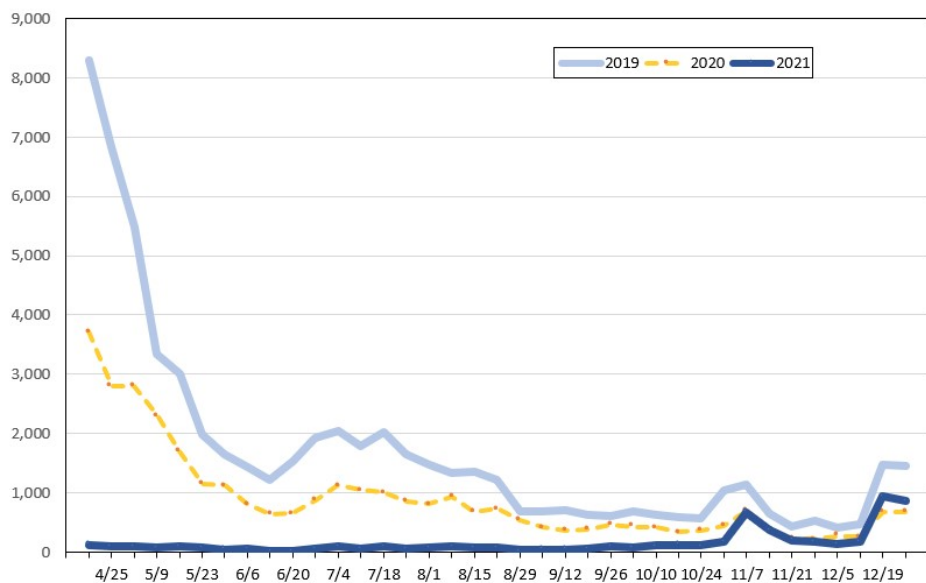

Travel Agency Weekly Bookings for Future Travel to Hawai'i as of April 11, 2021
Canada

Source: Global Agency Pro, as of April 11, 2021