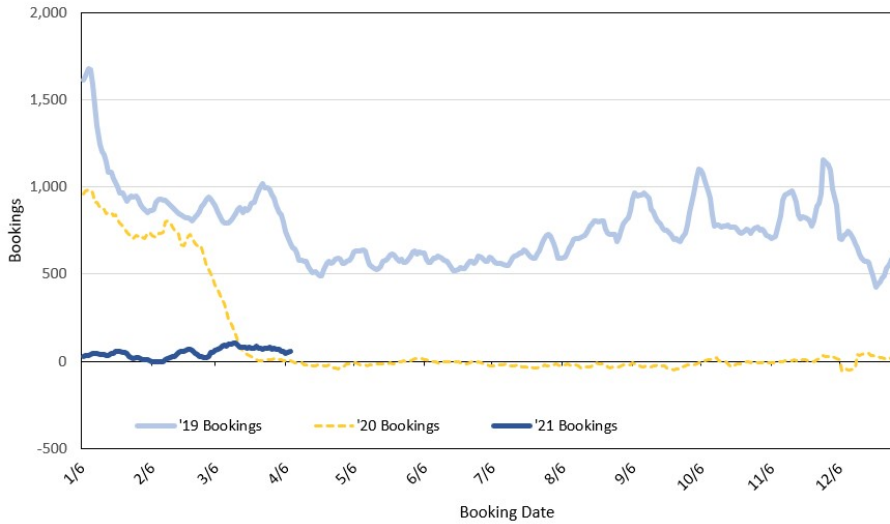

*Future Arrivals refers to all 'future' arrivals relative to a given Booking Date.
Source: Global Agency Pro

Update: Apr 11, 2021

**Travel Agency Bookings to Hawaii for Future Arrivals*
Based on a 7-day Moving Average as of April 11, 2021
Japan**

*Future Arrivals refers to all 'future' arrivals relative to a given Booking Date.
Source: Global Agency Pro

Update: Apr 11, 2021

**Travel Agency Bookings to Hawaii for Future Arrivals*
Based on a 7-day Moving Average as of April 11, 2021
Canada**

*Future Arrivals refers to all 'future' arrivals relative to a given Booking Date.
Source: Global Agency Pro

Update: Apr 11, 2021

**Travel Agency Bookings to Hawaii for Future Arrivals*
Based on a 7-day Moving Average as of April 11, 2021
Korea**