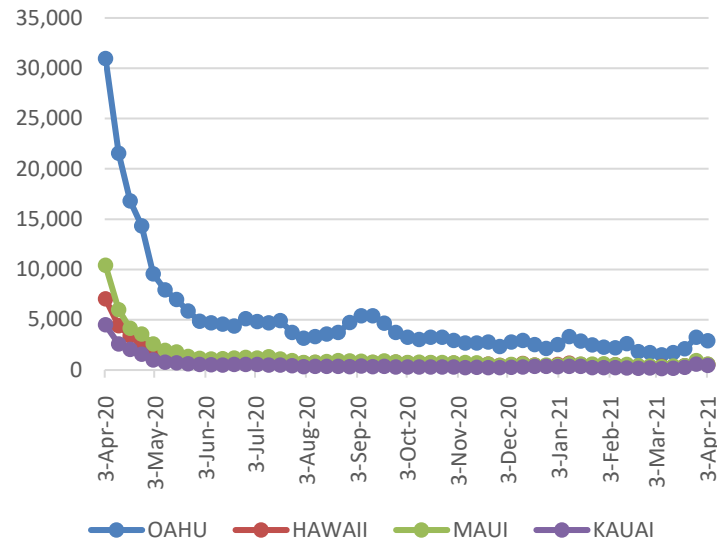

April 12 (Mon) *

	Domestic flights to					Int'l flights from			
	Total	Total,D	Oahu	Maui	Big isl	Kauai	Total,I	Japan	Others
2021	17,142	16,958	8,917	4,983	2,200	858	184	54	130
2020	609	318	280	24	0	14	291	0	291
2019	28,938	22,516	12,444	5,759	2,624	1,689	6,422	3,901	2,521
2018	28,631	21,580	11,457	5,855	2,340	1,928	7,051	4,416	2,635

April (daily avg.) *

	Domestic flights to					Int'l flights from			
	Total	Total,D	Oahu	Maui	Big isl	Kauai	Total,I	Japan	Others
2021	19,640	19,364	9,812	6,211	2,551	790	276	76	200
2020	388	306	238	29	29	11	82	8	73
2019	29,658	22,945	12,199	6,163	2,701	1,883	6,713	4,046	2,666
2018	28,374	21,395	11,039	5,690	2,510	2,156	6,979	4,223	2,757

Comparison with 2019, a pre-COVID 19 year * (Index with passengers on the same day in 2019=100)

2021 Initial Weekly Unemployment Claims by Island

Weekly Unemployment Initial Claims: April 3, 2021

State of Hawaii	4,602
C&C of Oahu	2,913
Honolulu	1,318
Kaneohe	284
Waipahu	1,311
Hawaii County	540
Hilo	272
Kona	268
Maui County	593
Wailuku	580
Molokai	13
Kauai County	437
Agent (filed in Hawaii against another state)	119