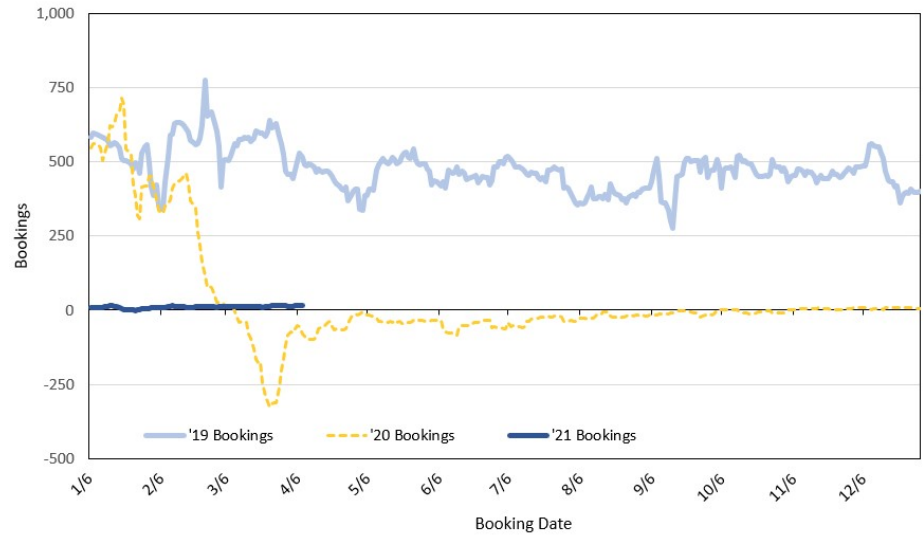

*Future Arrivals refers to all 'future' arrivals relative to a given Booking Date.
Source: Global Agency Pro

Update: Apr 11, 2021

**Travel Agency Bookings to Hawaii for Future Arrivals*
Based on a 7-day Moving Average as of April 11, 2021
Japan**

*Future Arrivals refers to all 'future' arrivals relative to a given Booking Date.
Source: Global Agency Pro

Update: Apr 11, 2021

**Travel Agency Bookings to Hawaii for Future Arrivals*
Based on a 7-day Moving Average as of April 11, 2021
Canada**

*Future Arrivals refers to all 'future' arrivals relative to a given Booking Date.
Source: Global Agency Pro

Update: Apr 11, 2021

**Travel Agency Bookings to Hawaii for Future Arrivals*
Based on a 7-day Moving Average as of April 11, 2021
Korea**

*Future Arrivals refers to all 'future' arrivals relative to a given Booking Date.
Source: Global Agency Pro

Update: Apr 11, 2021

Travel Agency Weekly Bookings for Future Travel to Hawai'i as of April 11, 2021
U.S.