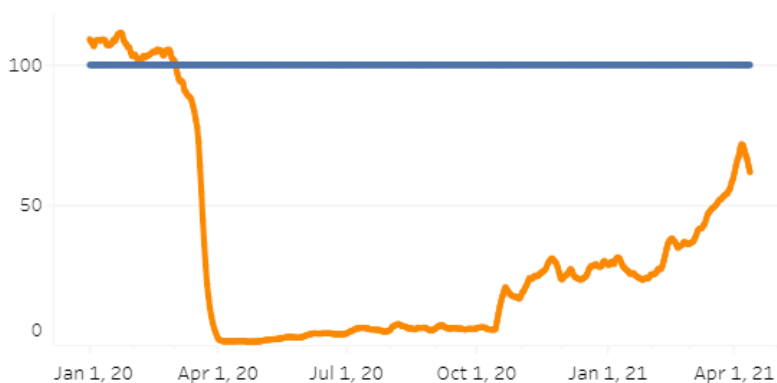

April 12 (Mon) *

	Domestic flights to					Int'l flights from			
	Total	Total,D	Oahu	Maui	Big isl	Kauai	Total,I	Japan	Others
2021	17,142	16,958	8,917	4,983	2,200	858	184	54	130
2020	609	318	280	24	0	14	291	0	291
2019	28,938	22,516	12,444	5,759	2,624	1,689	6,422	3,901	2,521
2018	28,631	21,580	11,457	5,855	2,340	1,928	7,051	4,416	2,635

April (daily avg.) *

	Domestic flights to					Int'l flights from			
	Total	Total,D	Oahu	Maui	Big isl	Kauai	Total,I	Japan	Others
2021	19,640	19,364	9,812	6,211	2,551	790	276	76	200
2020	388	306	238	29	29	11	82	8	73
2019	29,658	22,945	12,199	6,163	2,701	1,883	6,713	4,046	2,666
2018	28,374	21,395	11,039	5,690	2,510	2,156	6,979	4,223	2,757

Comparison with 2019, a pre-COVID 19 year * (Index with passengers on the same day in 2019=100)