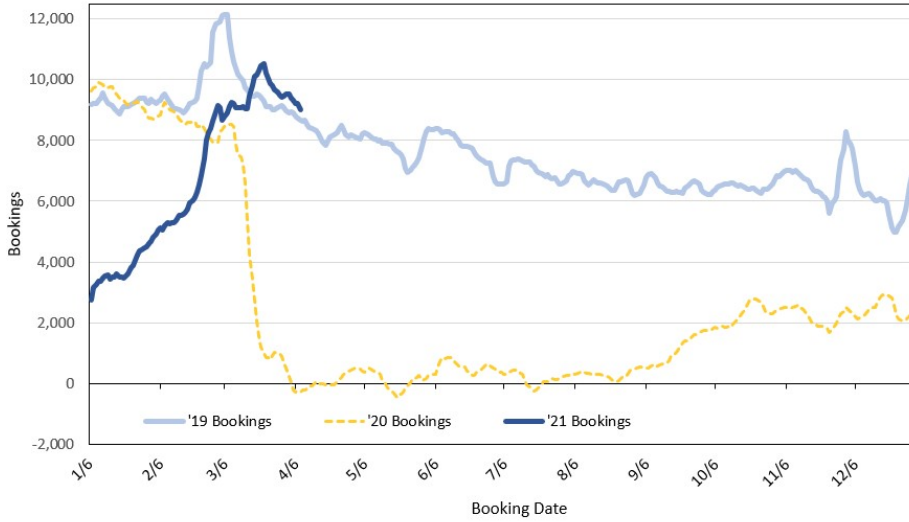

Frommer's: [Hawaii Set to Make Entry Easy for Vaccinated Visitors This Summer](#)

Helpful Resources

Department of Health
<https://hawaiiicovid19.com/>

Hawaii Tourism Authority
<https://www.hawaiitourismauthority.org/covid-19-updates/>

*Future Arrivals refers to all 'future' arrivals relative to a given Booking Date.
Source: Global Agency Pro

Update: Apr 11, 2021

**Travel Agency Bookings to Hawaii for Future Arrivals*
Based on a 7-day Moving Average as of April 11, 2021
Japan**