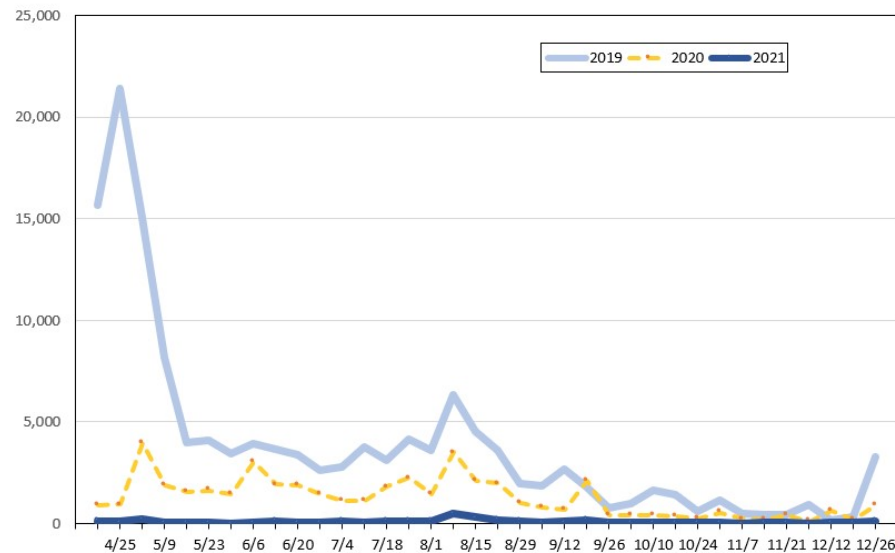

*Future Arrivals refers to all 'future' arrivals relative to a given Booking Date.
Source: Global Agency Pro

Update: Apr 11, 2021

**Travel Agency Bookings to Hawaii for Future Arrivals*
Based on a 7-day Moving Average as of April 11, 2021
Canada**

*Future Arrivals refers to all 'future' arrivals relative to a given Booking Date.
Source: Global Agency Pro

Update: Apr 11, 2021

**Travel Agency Bookings to Hawaii for Future Arrivals*
Based on a 7-day Moving Average as of April 11, 2021
Korea**

*Future Arrivals refers to all 'future' arrivals relative to a given Booking Date.
Source: Global Agency Pro

Update: Apr 11, 2021

Travel Agency Weekly Bookings for Future Travel to Hawai'i as of April 11, 2021
U.S.

Source: Global Agency Pro, as of April 11, 2021

Travel Agency Weekly Bookings for Future Travel to Hawai'i as of April 11, 2021
Japan

Source: Global Agency Pro, as of April 11, 2021

Travel Agency Weekly Bookings for Future Travel to Hawai'i as of April 11, 2021
Canada