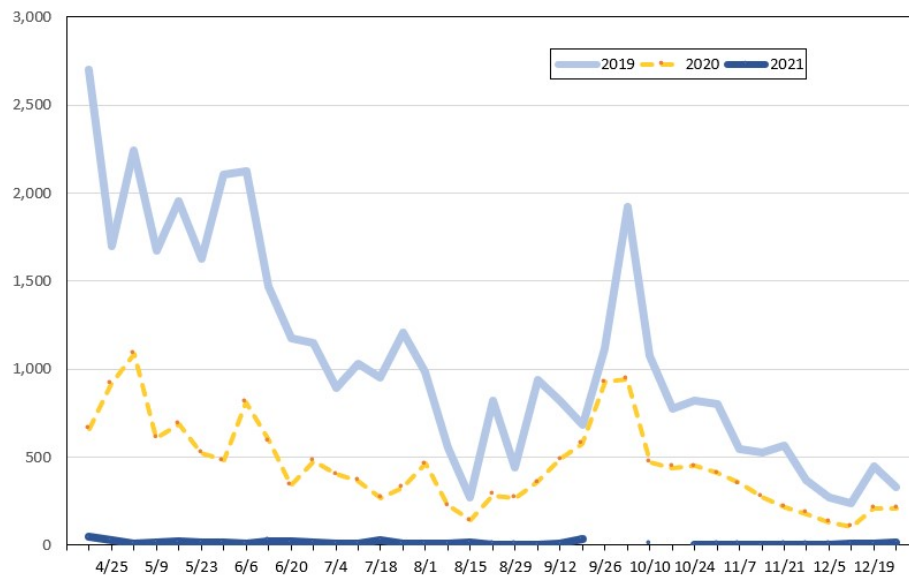

*Future Arrivals refers to all 'future' arrivals relative to a given Booking Date.
Source: Global Agency Pro

Update: Apr 11, 2021

**Travel Agency Bookings to Hawaii for Future Arrivals*
Based on a 7-day Moving Average as of April 11, 2021
Korea**

*Future Arrivals refers to all 'future' arrivals relative to a given Booking Date.
Source: Global Agency Pro

Update: Apr 11, 2021

Travel Agency Weekly Bookings for Future Travel to Hawai'i as of April 11, 2021
U.S.

Source: Global Agency Pro, as of April 11, 2021

Travel Agency Weekly Bookings for Future Travel to Hawai'i as of April 11, 2021
Japan

Source: Global Agency Pro, as of April 11, 2021

Travel Agency Weekly Bookings for Future Travel to Hawai'i as of April 11, 2021
Canada

Source: Global Agency Pro, as of April 11, 2021

Travel Agency Weekly Bookings for Future Travel to Hawai'i as of April 11, 2021
Korea

Source: Global Agency Pro, as of April 11, 2021