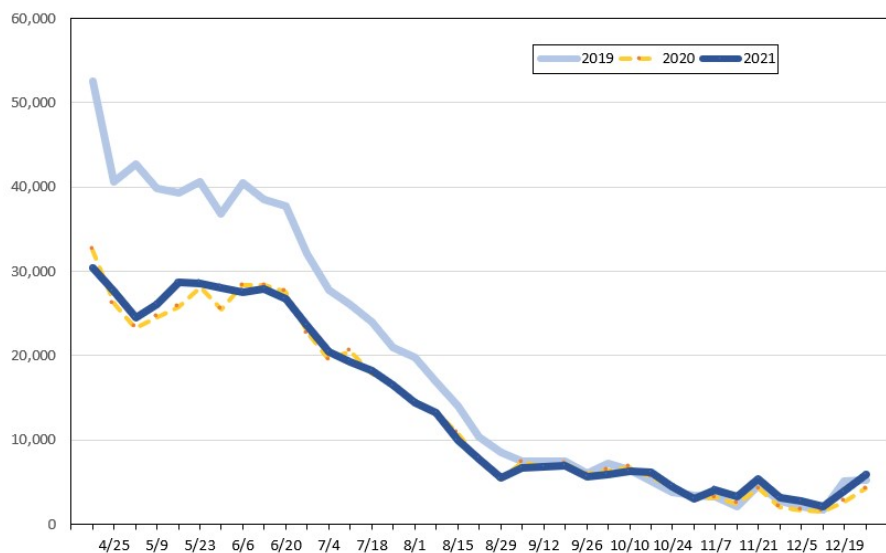

*Future Arrivals refers to all 'future' arrivals relative to a given Booking Date.
Source: Global Agency Pro

Update: Apr 11, 2021

**Travel Agency Bookings to Hawaii for Future Arrivals*
Based on a 7-day Moving Average as of April 11, 2021
Japan**

*Future Arrivals refers to all 'future' arrivals relative to a given Booking Date.
Source: Global Agency Pro

Update: Apr 11, 2021

**Travel Agency Bookings to Hawaii for Future Arrivals*
Based on a 7-day Moving Average as of April 11, 2021
Canada**

*Future Arrivals refers to all 'future' arrivals relative to a given Booking Date.
Source: Global Agency Pro

Update: Apr 11, 2021

**Travel Agency Bookings to Hawaii for Future Arrivals*
Based on a 7-day Moving Average as of April 11, 2021
Korea**

*Future Arrivals refers to all 'future' arrivals relative to a given Booking Date.
Source: Global Agency Pro

Update: Apr 11, 2021

Travel Agency Weekly Bookings for Future Travel to Hawai'i as of April 11, 2021
U.S.