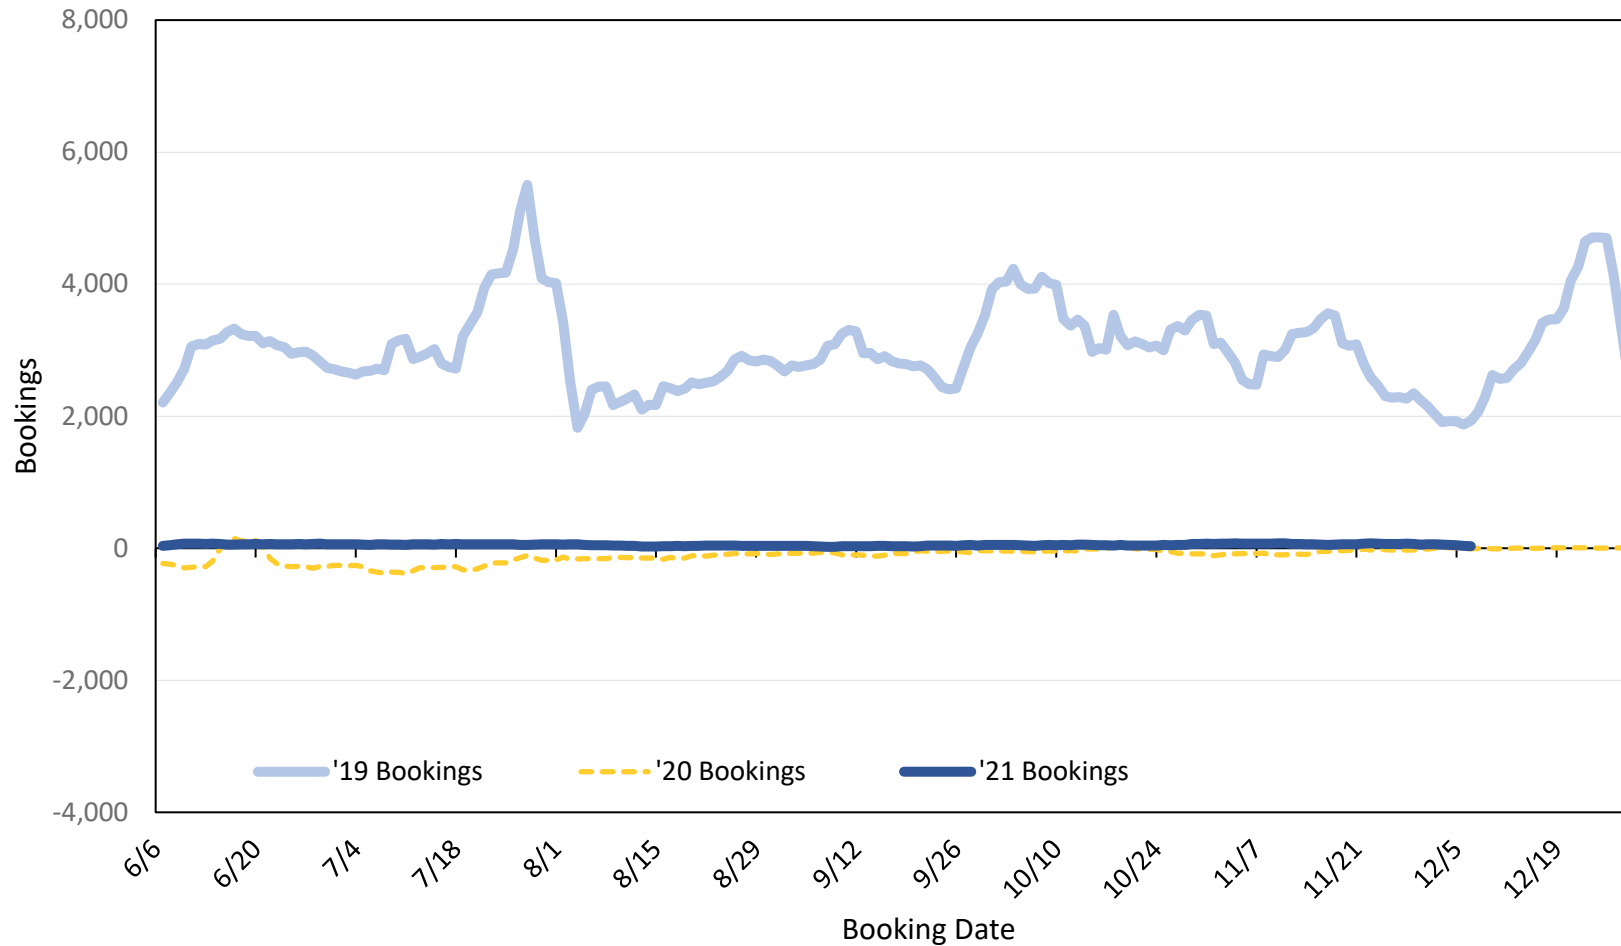

Travel Agency Bookings to Hawaii for Future Arrivals* Based on a 7-day Moving Average as of December 11, 2021 Japan

*Future Arrivals refers to all 'future' arrivals relative to a given Booking Date.
Source: Global Agency Pro

Update: Dec 11, 2021