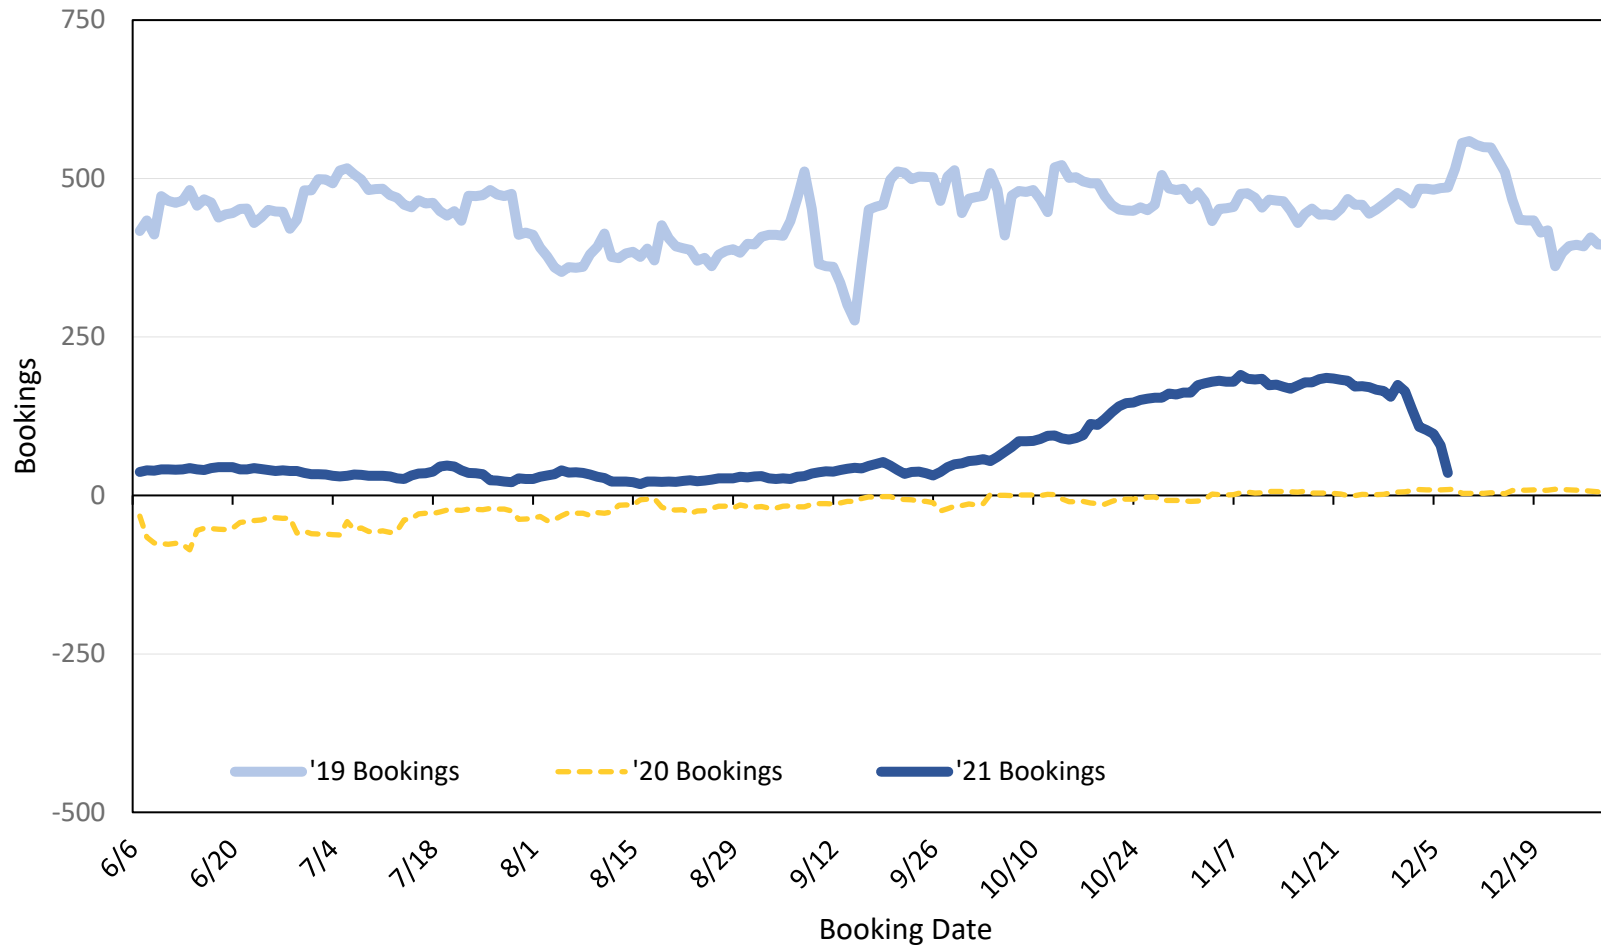

Travel Agency Bookings to Hawaii for Future Arrivals* Based on a 7-day Moving Average as of December 11, 2021 Korea

*Future Arrivals refers to all 'future' arrivals relative to a given Booking Date.
Source: Global Agency Pro

Update: Dec 11, 2021