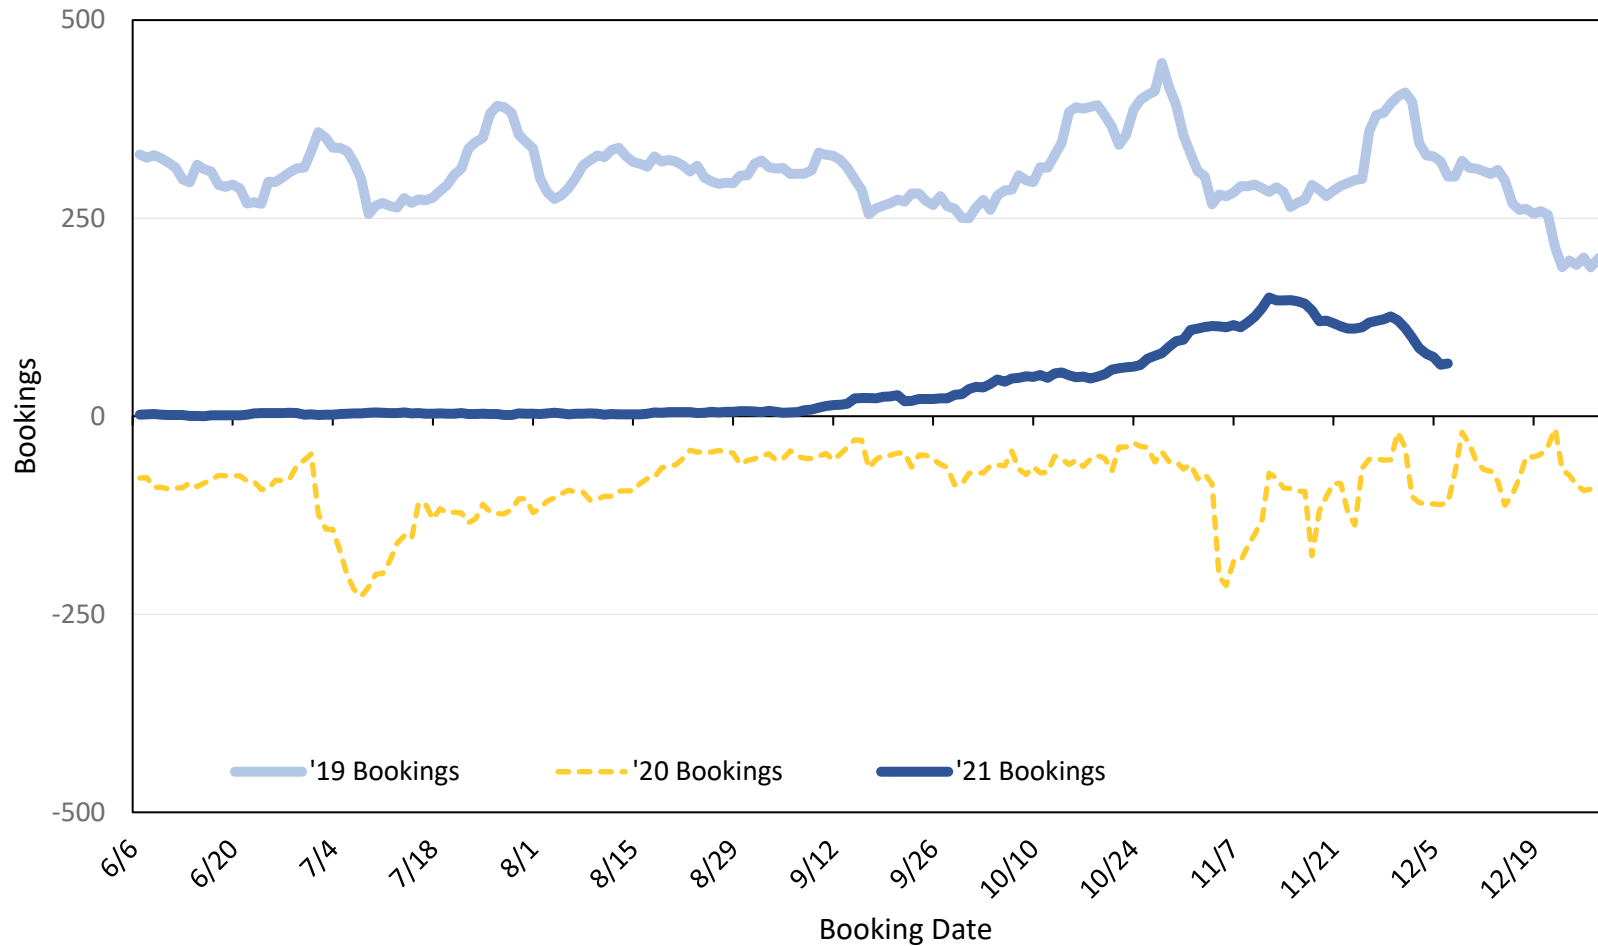

Travel Agency Bookings to Hawaii for Future Arrivals* Based on a 7-day Moving Average as of December 11, 2021 Japan

*Future Arrivals refers to all 'future' arrivals relative to a given Booking Date.
Source: Global Agency Pro

Update: Dec 11, 2021

Travel Agency Bookings to Hawaii for Future Arrivals* Based on a 7-day Moving Average as of December 11, 2021 Canada

*Future Arrivals refers to all 'future' arrivals relative to a given Booking Date.
Source: Global Agency Pro

Travel Agency Bookings to Hawaii for Future Arrivals* Based on a 7-day Moving Average as of December 11, 2021 Korea

*Future Arrivals refers to all 'future' arrivals relative to a given Booking Date.
Source: Global Agency Pro

Update: Dec 11, 2021

Travel Agency Bookings to Hawaii for Future Arrivals* Based on a 7-day Moving Average as of December 11, 2021 Australia

*Future Arrivals refers to all 'future' arrivals relative to a given Booking Date.
Source: Global Agency Pro