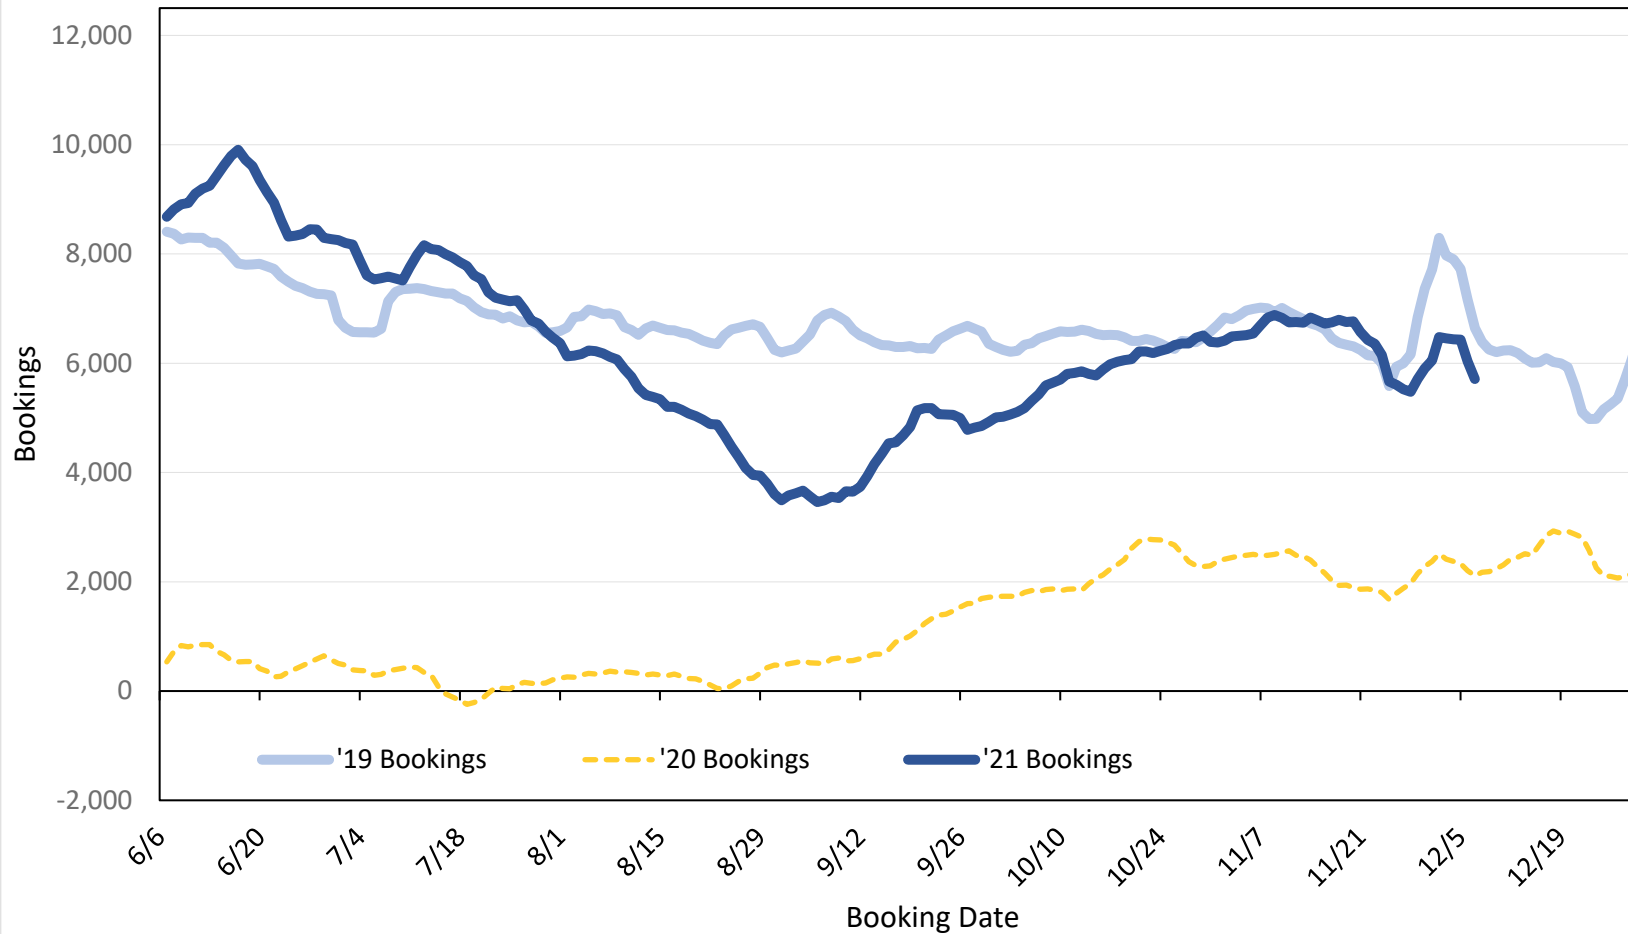

TRAVEL AGENCY BOOKING TRENDS

DECEMBER 13, 2021

Global Agency Pro

- HTA subscribes to Global Agency Pro, an online travel distribution system consisting of Travel Agency data.
- Global Agency Pro provides access to over 90% of the world's Travel Agency airline transactions.
- The database consists of five years of historical ticketing data and one year of advance purchase data.
- The information is updated daily with a recency of two days prior to current date.

Global Agency Pro Index

- **Bookings**
 - Net sum of the number of visitors (i.e., excluding Hawai'i residents and inter-island travelers) from Sales transactions counted, including Exchanges and Refunds.
- **Booking Date**
 - The date on which the ticket was purchased by the passenger. Also known as the Sales Date.
- **Travel Date**
 - The date on which travel is expected to take place.
- **Point of Origin Country**
 - The country which contains the airport at which the ticket started.
- **Travel Agency**
 - Travel Agency associated with the ticket is doing business (DBA).

Travel Agency Bookings to Hawaii for Future Arrivals* Based on a 7-day Moving Average as of December 11, 2021 U.S.

*Future Arrivals refers to all 'future' arrivals relative to a given Booking Date.
Source: Global Agency Pro