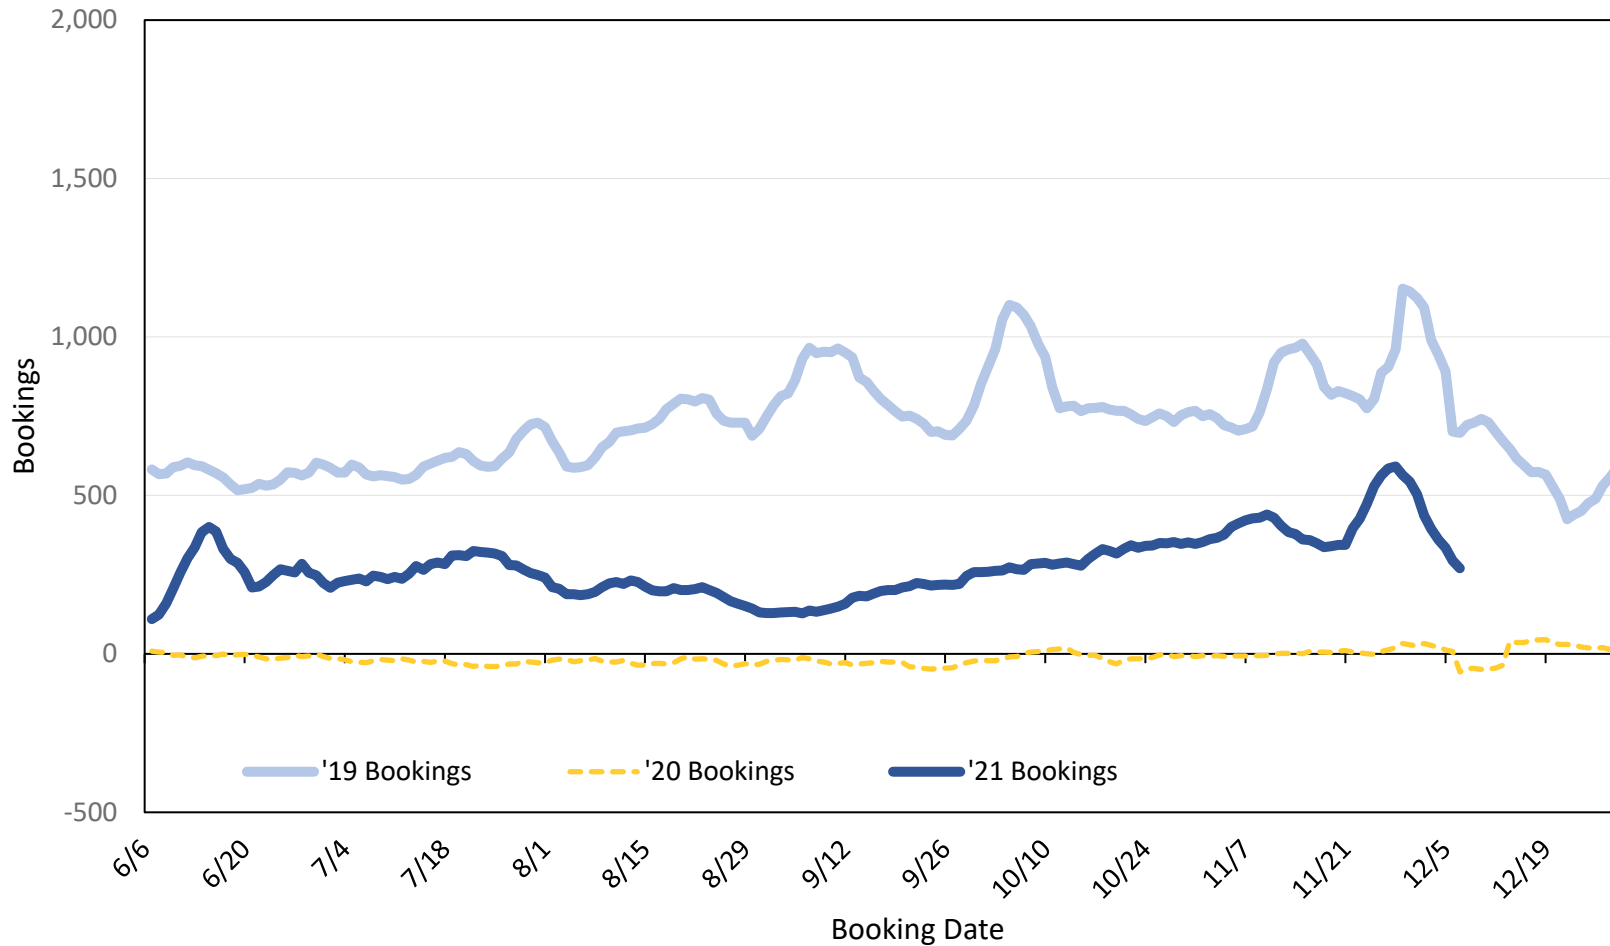

Global Agency Pro Index

- **Bookings**
 - Net sum of the number of visitors (i.e., excluding Hawai'i residents and inter-island travelers) from Sales transactions counted, including Exchanges and Refunds.
- **Booking Date**
 - The date on which the ticket was purchased by the passenger. Also known as the Sales Date.
- **Travel Date**
 - The date on which travel is expected to take place.
- **Point of Origin Country**
 - The country which contains the airport at which the ticket started.
- **Travel Agency**
 - Travel Agency associated with the ticket is doing business (DBA).

Travel Agency Bookings to Hawaii for Future Arrivals* Based on a 7-day Moving Average as of December 11, 2021 U.S.

*Future Arrivals refers to all 'future' arrivals relative to a given Booking Date.
Source: Global Agency Pro

Travel Agency Bookings to Hawaii for Future Arrivals* Based on a 7-day Moving Average as of December 11, 2021 Japan

*Future Arrivals refers to all 'future' arrivals relative to a given Booking Date.
Source: Global Agency Pro

Update: Dec 11, 2021

Travel Agency Bookings to Hawaii for Future Arrivals* Based on a 7-day Moving Average as of December 11, 2021 Canada

*Future Arrivals refers to all 'future' arrivals relative to a given Booking Date.
Source: Global Agency Pro