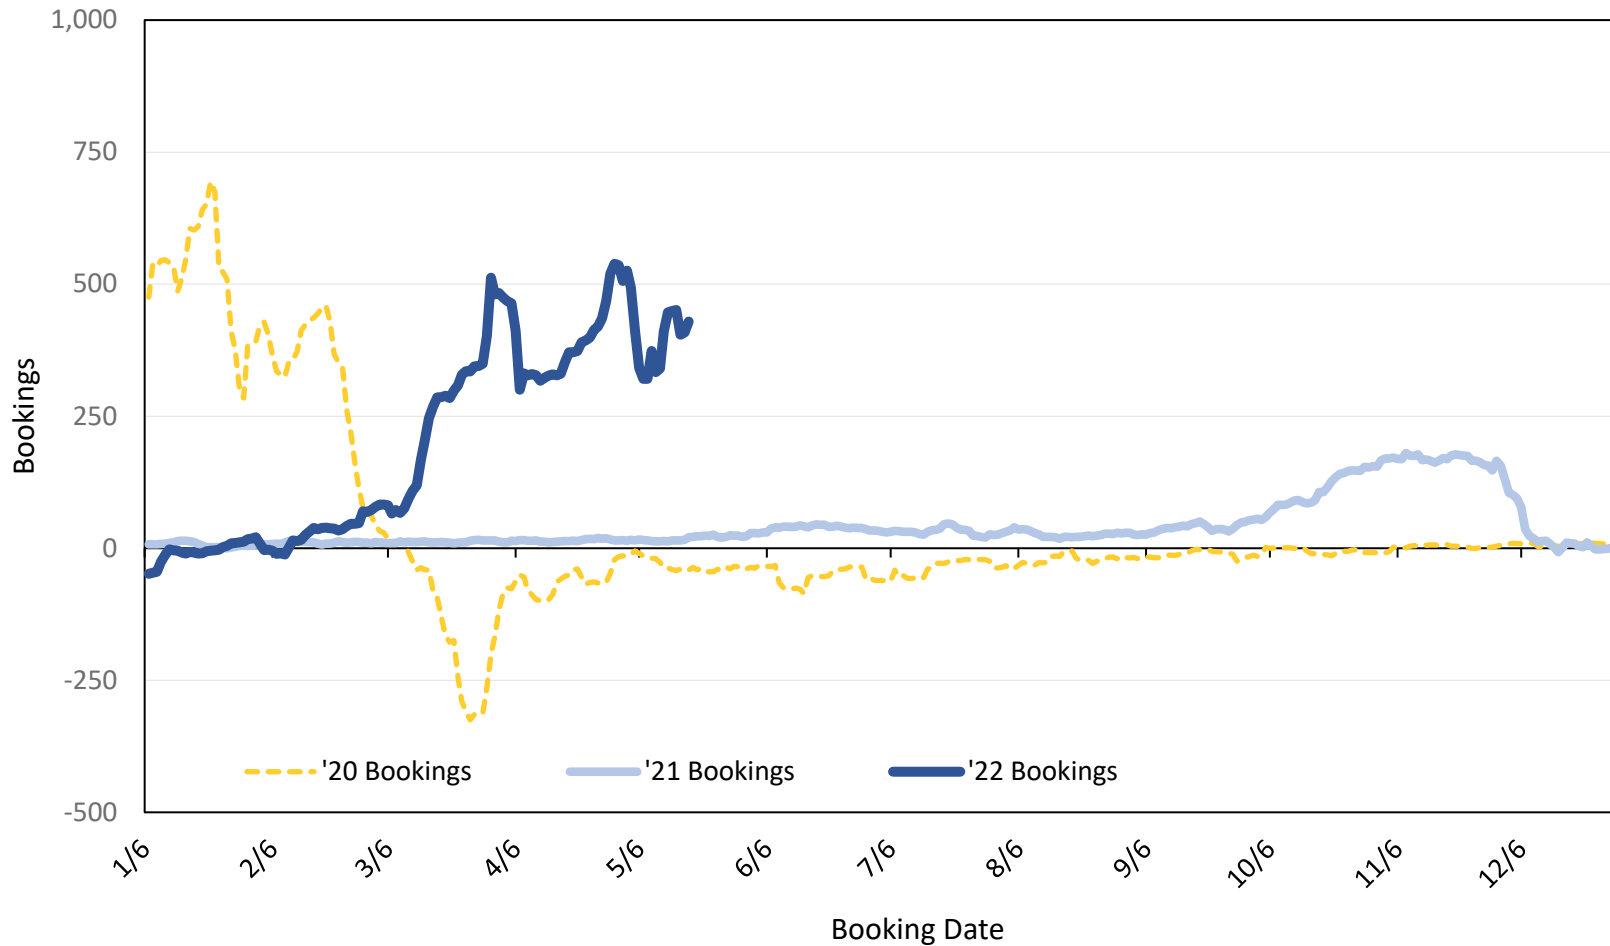

Update: May 21, 2022

Travel Agency Bookings to Hawaii for Future Arrivals*

Based on a 7-day Moving Average as of May 21, 2022

Japan

*Future Arrivals refers to all 'future' arrivals relative to a given Booking Date.
Source: Global Agency Pro

Update: May 21, 2022

Travel Agency Bookings to Hawaii for Future Arrivals*

Based on a 7-day Moving Average as of May 21, 2022

Canada

*Future Arrivals refers to all 'future' arrivals relative to a given Booking Date.
Source: Global Agency Pro

Update: May 21, 2022

Travel Agency Bookings to Hawaii for Future Arrivals*

Based on a 7-day Moving Average as of May 21, 2022

Korea

*Future Arrivals refers to all 'future' arrivals relative to a given Booking Date.
Source: Global Agency Pro

Travel Agency Bookings to Hawaii for Future Arrivals*

Based on a 7-day Moving Average as of May 21, 2022

Australia

*Future Arrivals refers to all 'future' arrivals relative to a given Booking Date.
Source: Global Agency Pro