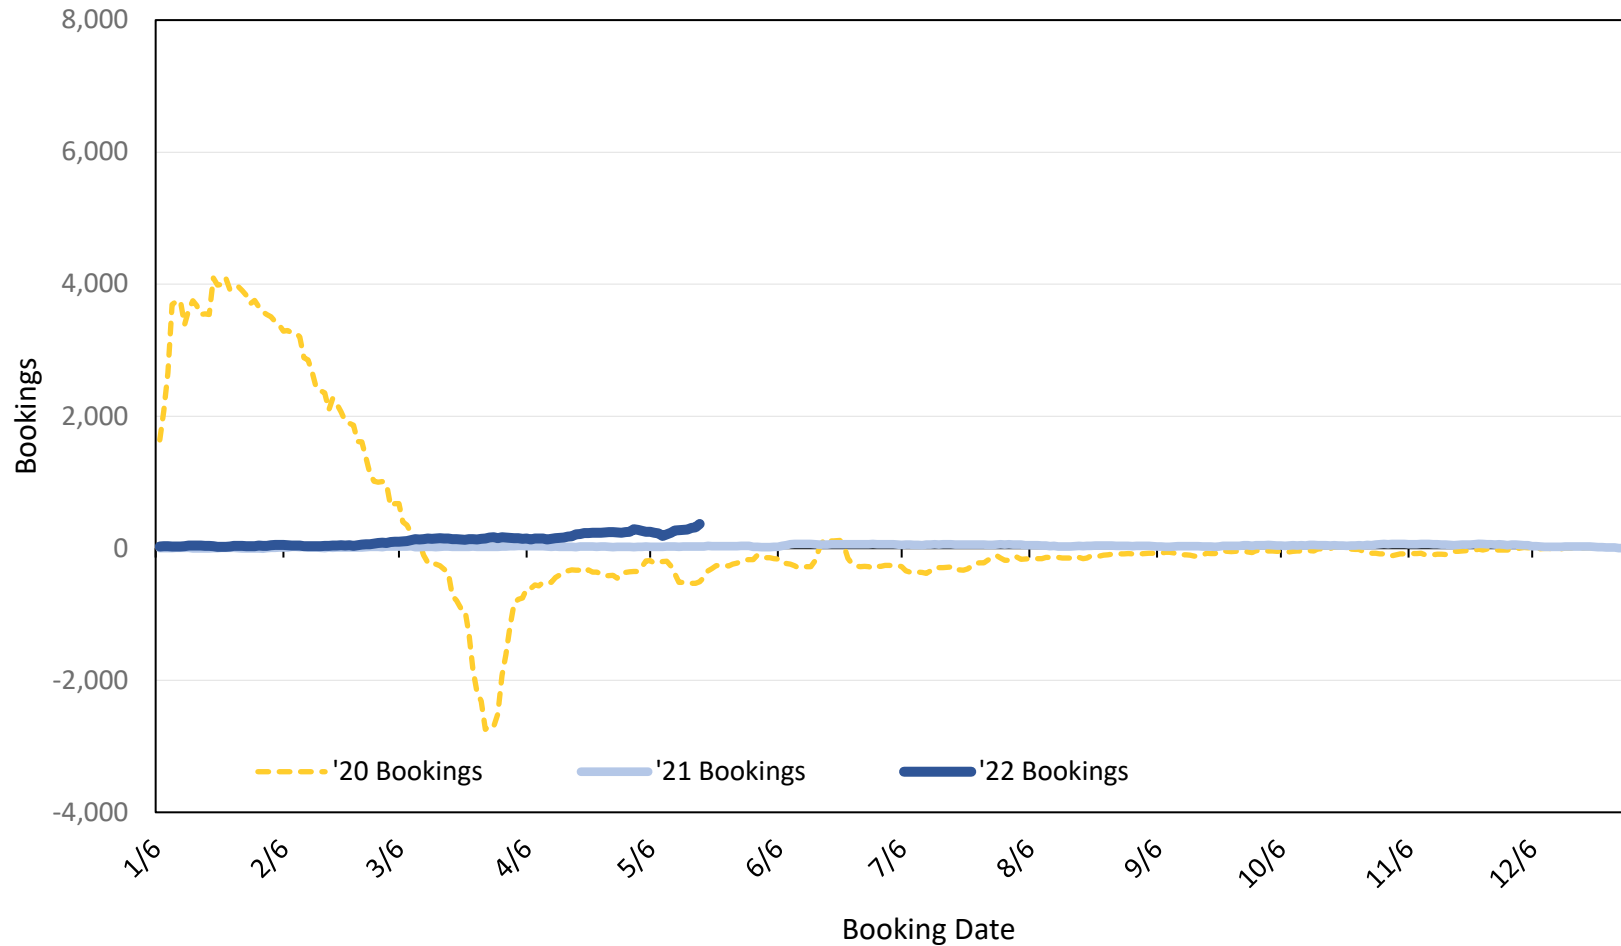

Global Agency Pro Index

- **Bookings**
 - Net sum of the number of visitors (i.e., excluding Hawai'i residents and inter-island travelers) from Sales transactions counted, including Exchanges and Refunds.
- **Booking Date**
 - The date on which the ticket was purchased by the passenger. Also known as the Sales Date.
- **Travel Date**
 - The date on which travel is expected to take place.
- **Point of Origin Country**
 - The country which contains the airport at which the ticket started.
- **Travel Agency**
 - Travel Agency associated with the ticket is doing business (DBA).

Travel Agency Bookings to Hawaii for Future Arrivals*

Based on a 7-day Moving Average as of May 21, 2022

U.S.

*Future Arrivals refers to all 'future' arrivals relative to a given Booking Date.
Source: Global Agency Pro

Update: May 21, 2022

Travel Agency Bookings to Hawaii for Future Arrivals*

Based on a 7-day Moving Average as of May 21, 2022

Japan

*Future Arrivals refers to all 'future' arrivals relative to a given Booking Date.
Source: Global Agency Pro

Update: May 21, 2022

Travel Agency Bookings to Hawaii for Future Arrivals*

Based on a 7-day Moving Average as of May 21, 2022

Canada

*Future Arrivals refers to all 'future' arrivals relative to a given Booking Date.
Source: Global Agency Pro