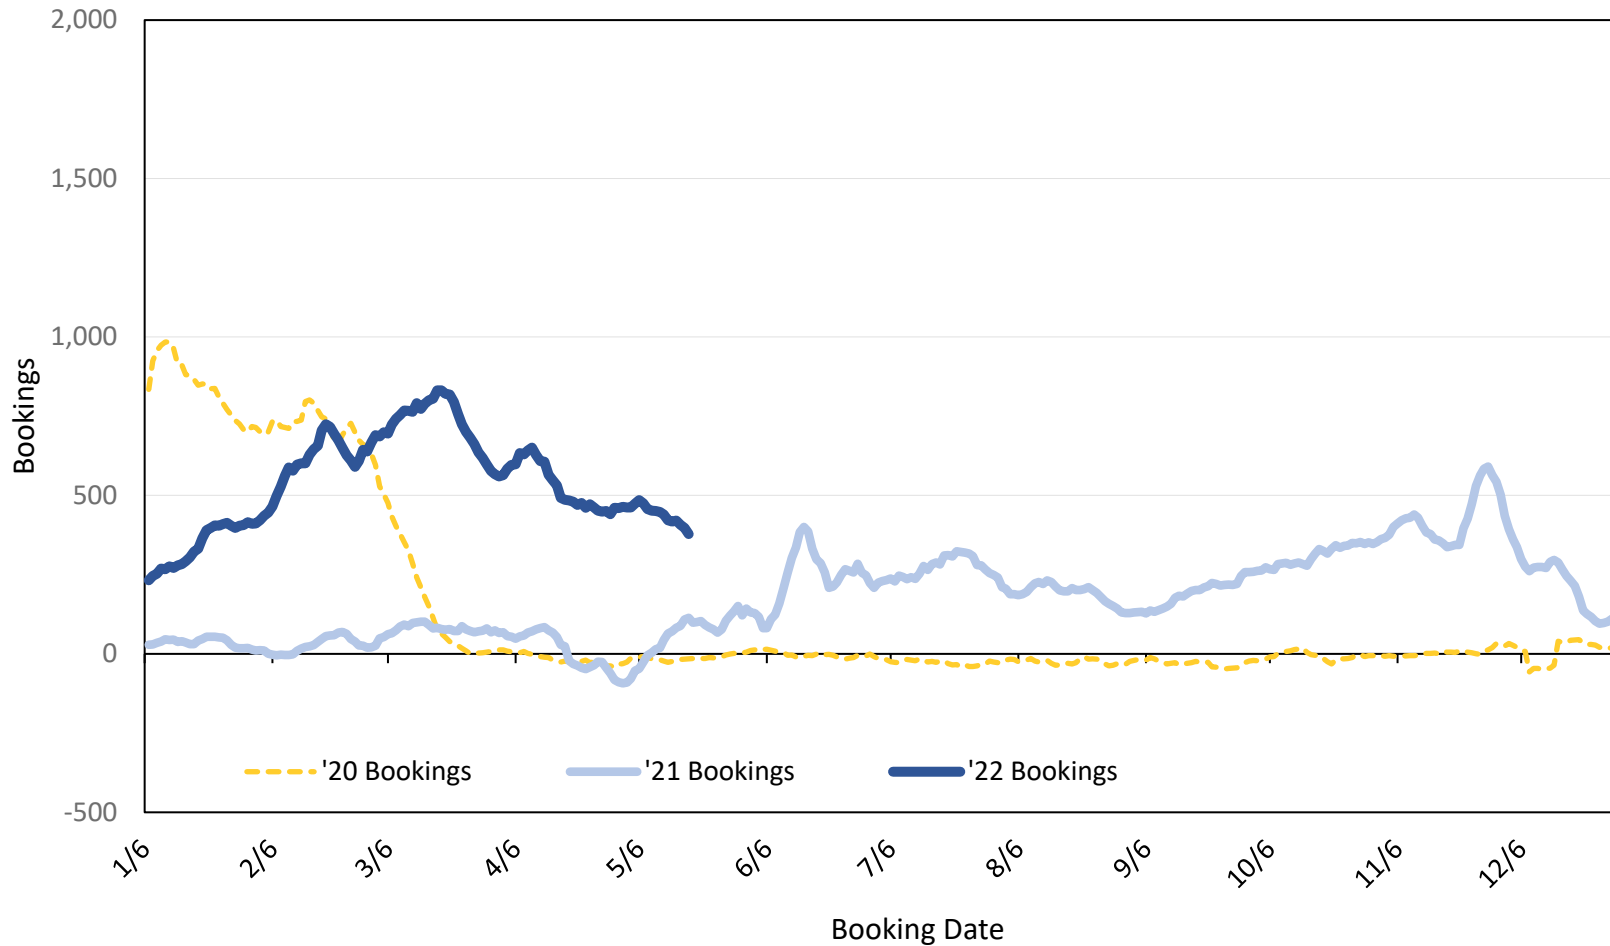

Global Agency Pro Index

- **Bookings**
 - Net sum of the number of visitors (i.e., excluding Hawai'i residents and inter-island travelers) from Sales transactions counted, including Exchanges and Refunds.
- **Booking Date**
 - The date on which the ticket was purchased by the passenger. Also known as the Sales Date.
- **Travel Date**
 - The date on which travel is expected to take place.
- **Point of Origin Country**
 - The country which contains the airport at which the ticket started.
- **Travel Agency**
 - Travel Agency associated with the ticket is doing business (DBA).

Travel Agency Bookings to Hawaii for Future Arrivals*

Based on a 7-day Moving Average as of May 21, 2022

U.S.

*Future Arrivals refers to all 'future' arrivals relative to a given Booking Date.
Source: Global Agency Pro

Update: May 21, 2022

Travel Agency Bookings to Hawaii for Future Arrivals*

Based on a 7-day Moving Average as of May 21, 2022

Japan

*Future Arrivals refers to all 'future' arrivals relative to a given Booking Date.
Source: Global Agency Pro

Update: May 21, 2022

Travel Agency Bookings to Hawaii for Future Arrivals*

Based on a 7-day Moving Average as of May 21, 2022

Canada

*Future Arrivals refers to all 'future' arrivals relative to a given Booking Date.
Source: Global Agency Pro